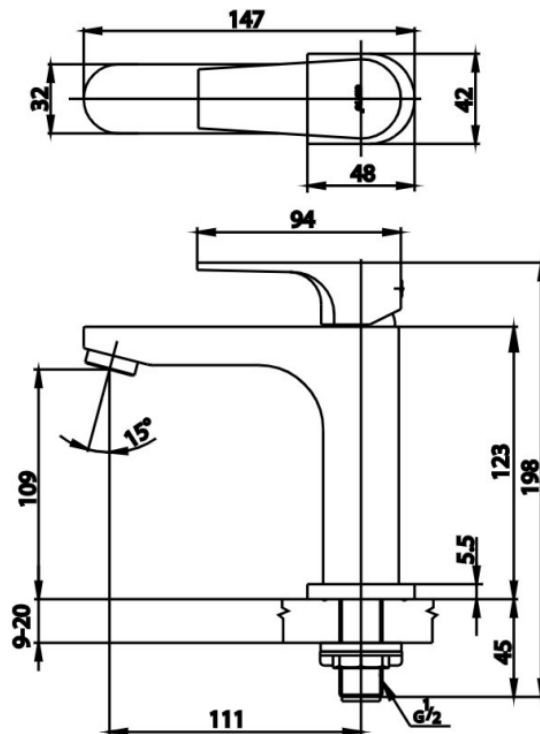

Brand : COTTO, Thailand
 Name : LUKE Basin tap
 Item Code : CT1160A
 Designer :
 Color / Finish: Chrome Plated
 Dimensions : 198 mm height
 111 mm spout projection

Product info:

- Basin tap
- Metal Contaminant-Controlled (Lead, Cadmium, Copper, Zinc)

Add-ons:

- 2x angle valve ½"x½" (no nuts)
- 1x basin waste strainer or pop-up
- 1x basin waste trap

**BASIN FAUCET
CT1160A**

Flushing of pipe must be done before fittings are installed. Failure to do so voids the warranty.
 Follow cleaning instructions and avoid using any harmful chemicals.
 All information is for reference only. Installation shall always be based on the specs provided with actual delivered items.
 For more info, visit www.sanitecph.com