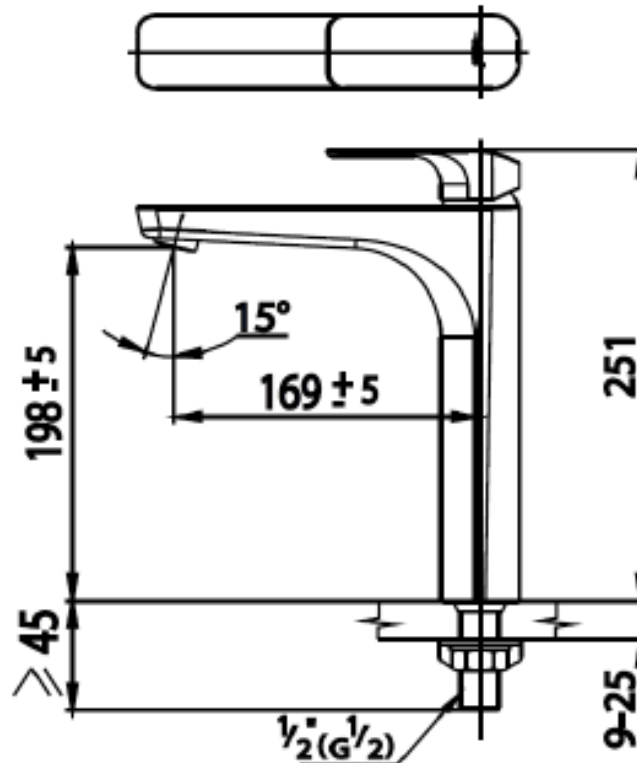

Brand : COTTO, Thailand
 Name : SCIRROCO Washbowl tap
 Item Code : CT1133AY

Designer :
 Color / Finish: Chrome Plated
 Dimensions : 251 mm

Product info:

- Single lever tall basin tap for washbowl
- Cold water
- Pre-mixed water

Add-ons:

- 1x angle valve 1/2"x1/2" (no nut)
- 1x flexible supply hose 1/2"x1/2" x?cm
- 1x basin waste strainer or pop-up
- 1x basin waste trap

Flushing of pipe must be done before fittings are installed. Failure to do so voids the warranty.
 Follow cleaning instructions and avoid using any harmful chemicals.
 All information is for reference only. Installation shall always be based on the specs provided with actual delivered items.
 For more info, visit www.sanitecph.com