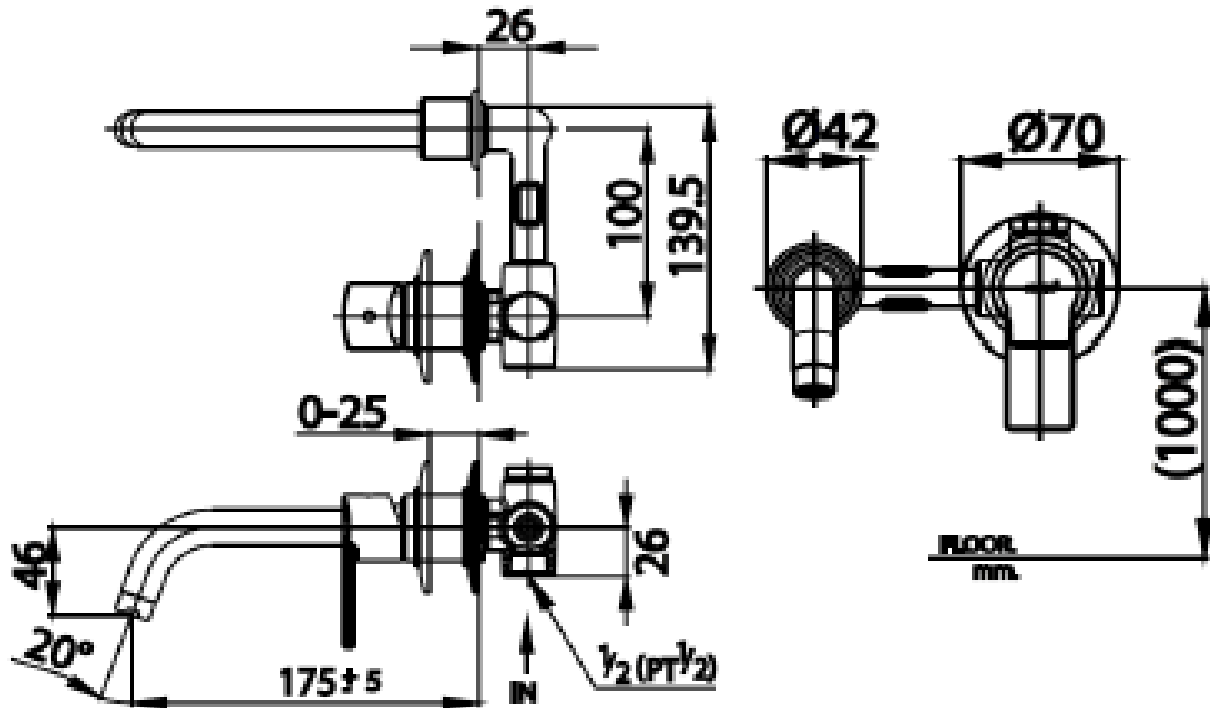

Brand : COTTO, Thailand
 Name : ALTO 2-Hole wall mounted tap
 Item Code : CT1114A

Designer :

Color / Finish: Chrome Plated

Dimensions : (See data drawing below for dimensions)

Product info:

- Single lever wall mounted basin mixer

Add-ons:

- 2x angle valve 1/2"x1/2" (NO nuts)
- 1x basin strainer or pop-up waste
- 1x basin waste trap

Flushing of pipe must be done before fittings are installed. Failure to do so voids the warranty.

Follow cleaning instructions and avoid using any harmful chemicals.