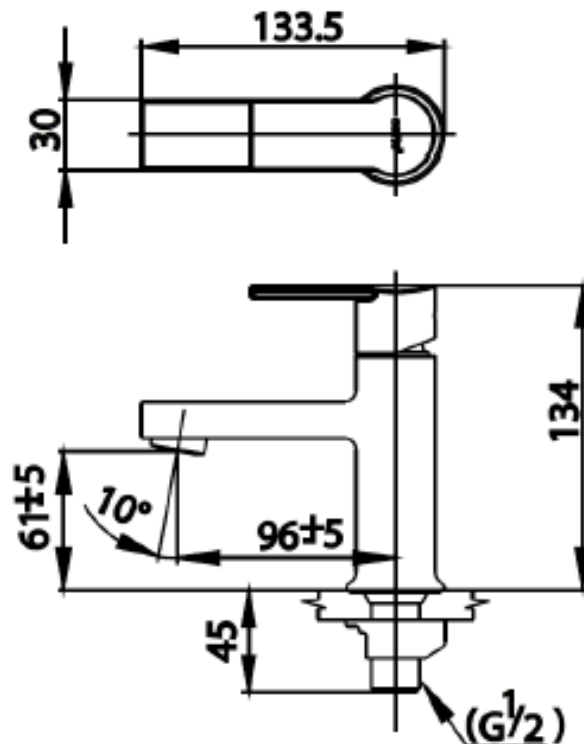

Brand : COTTO, Thailand
 Name : ALTO Basin tap
 Item Code : CT1113A(HM)

Designer :
 Color / Finish: Chrome Plated
 Dimensions : 134 mm height

Product info:

- Single Lever basin tap for cold or pre-mixed water

Add-ons:

- 1x angle valve ½"x½" (NO nuts)
- 1x flexible supply hose ½"x½" x?cm
- 1x basin strainer or pop-up waste
- 1x basin waste trap

Flushing of pipe must be done before fittings are installed. Failure to do so voids the warranty.
 Follow cleaning instructions and avoid using any harmful chemicals.
 All information is for reference only. Installation shall always be based on the specs provided with actual delivered items.
 For more info, visit www.sanitecph.com