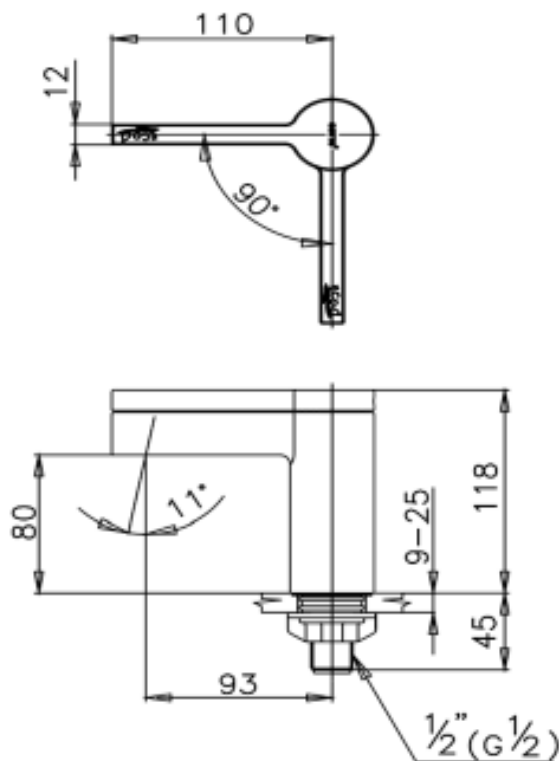

Brand : COTTO, Thailand  
 Name : ECO Basin tap  
 Item Code : CT1052  
 Designer :  
 Color / Finish: Chrome Plated  
 Dimensions : 110 mm L x 118 mm H  
 93 mm spout projection

**Product info:**

- Basin Tap

**Add-ons:**

- 1x angle valve ½"x½" (no nut)
- 1x basin waste strainer or pop-up
- 1x basin waste trap

Flushing of pipe must be done before fittings are installed. Failure to do so voids the warranty.

Follow cleaning instructions and avoid using any harmful chemicals.