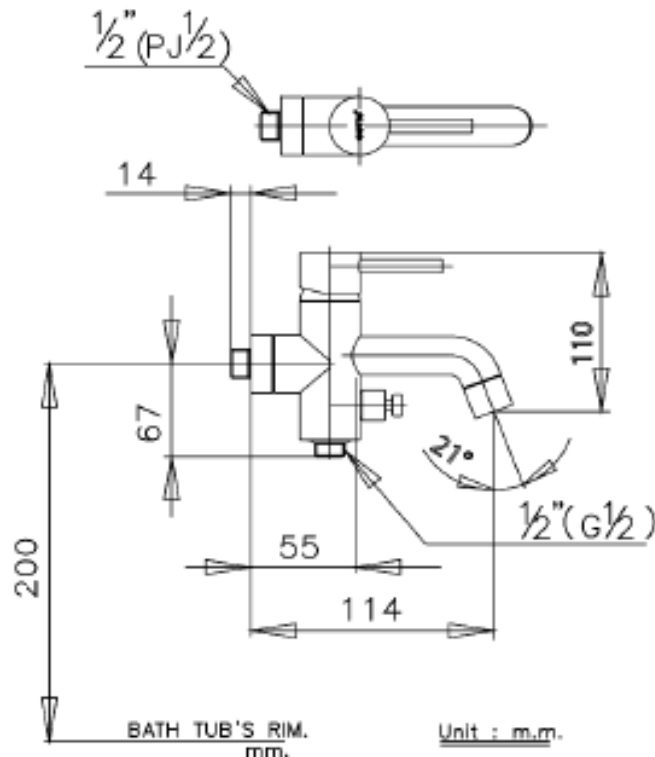

Brand : COTTO, Thailand
 Name : ANTHONY Bib tap with diverter
 Item Code : CT1017A

Designer :
 Color / Finish: Chrome Plated
 Dimensions : 114 mm spout projection

Product info:

- Single lever control bib tap
- With diverter to hose connection 1/2"