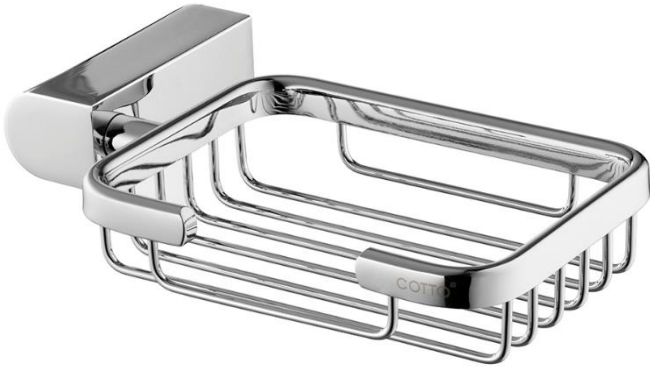

Brand : COTTO, Thailand
Name : Arch Soap Holder
Item Code : CT0282(HM)
Designer :
Color / Finish: Chrome
Dimensions : 169.5 x 106 x 34 mm

Product info:
• Soap Holder

Flushing of pipe must be done before fittings are installed. Failure to do so voids the warranty.
Follow cleaning instructions and avoid using any harmful chemicals.
All information is for reference only. Installation shall always be based on the specs provided with actual delivered items.
For more info, visit www.sanitecph.com