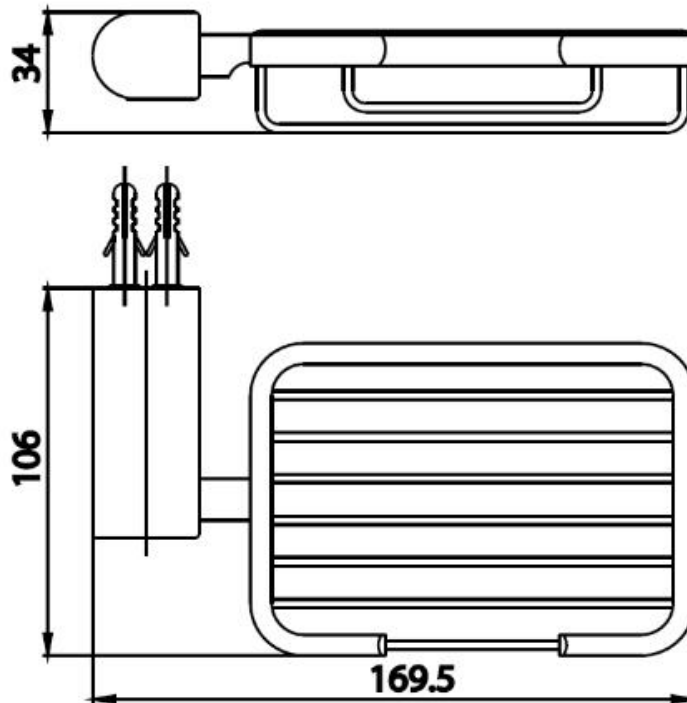

Brand : COTTO, Thailand
Name : Arch Soap Holder
Item Code : CT0282(HM)
Designer :
Color / Finish: Chrome
Dimensions : 169.5 x 106 x 34 mm

Product info:
• Soap Holder

Flushing of pipe must be done before fittings are installed. Failure to do so voids the warranty.
Follow cleaning instructions and avoid using any harmful chemicals.
All information is for reference only. Installation shall always be based on the specs provided with actual delivered items.
For more info, visit www.sanitecph.com