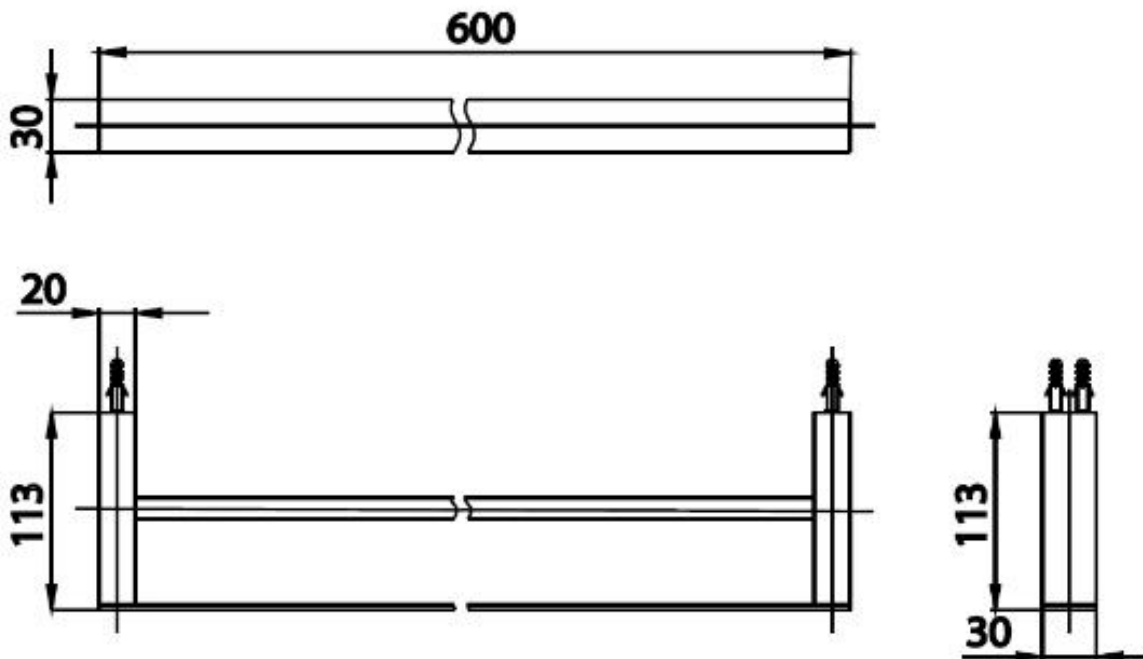

Brand : COTTO, Thailand
Name : Double Towel Bar
Item Code : CT0276(HM)

Designer :

Color / Finish: Chrome plated
Dimensions : 60cm

Product info:

- Double towel bar

Flushing of pipe must be done before fittings are installed. Failure to do so voids the warranty.