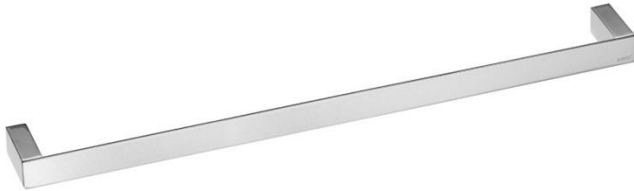

Brand : COTTO, Thailand
Name : Towel Bar
Item Code : CT0275(HM)
Designer :
Color / Finish: Chrome plated
Dimensions : 60cm

Product info:
• Towel Bar

Flushing of pipe must be done before fittings are installed. Failure to do so voids the warranty.
Follow cleaning instructions and avoid using any harmful chemicals.
All information is for reference only. Installation shall always be based on the specs provided with actual delivered items.
For more info, visit www.sanitecph.com