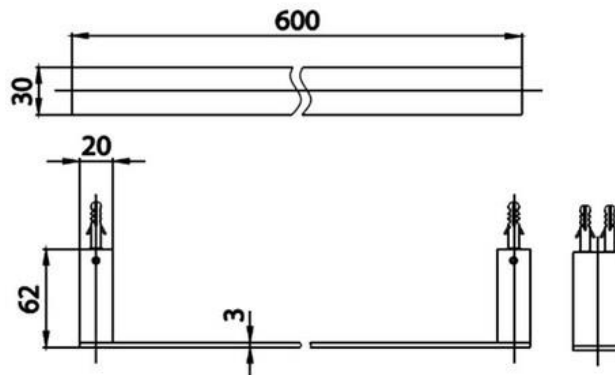

Brand : COTTO, Thailand
Name : Towel Bar
Item Code : CT0275(HM)
Designer :
Color / Finish: Chrome plated
Dimensions : 60cm

Product info:
• Towel Bar

Flushing of pipe must be done before fittings are installed. Failure to do so voids the warranty.
Follow cleaning instructions and avoid using any harmful chemicals.
All information is for reference only. Installation shall always be based on the specs provided with actual delivered items.
For more info, visit www.sanitecph.com