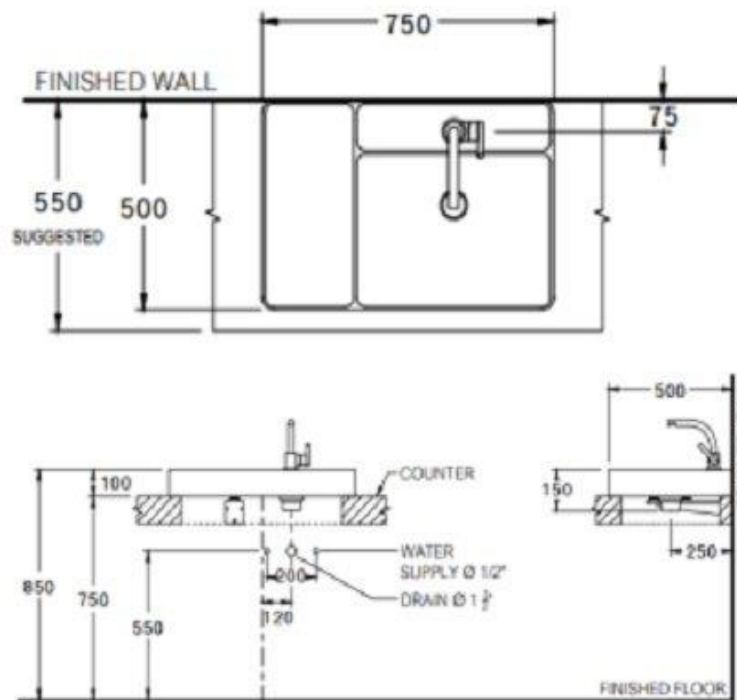

Brand : COTTO, Thailand  
 Name : QUIL Above Counter Basin  
 Item Code : CPW0501 MTP/ 3H

Designer :

Color / Finish: Timeless Taupe  
 Dimensions : 500 x 750 x 100cm

**Product info:**

- Above counter basin
- Left basin/right shelf
- With 3 tap hole
- With ceramic pop-up