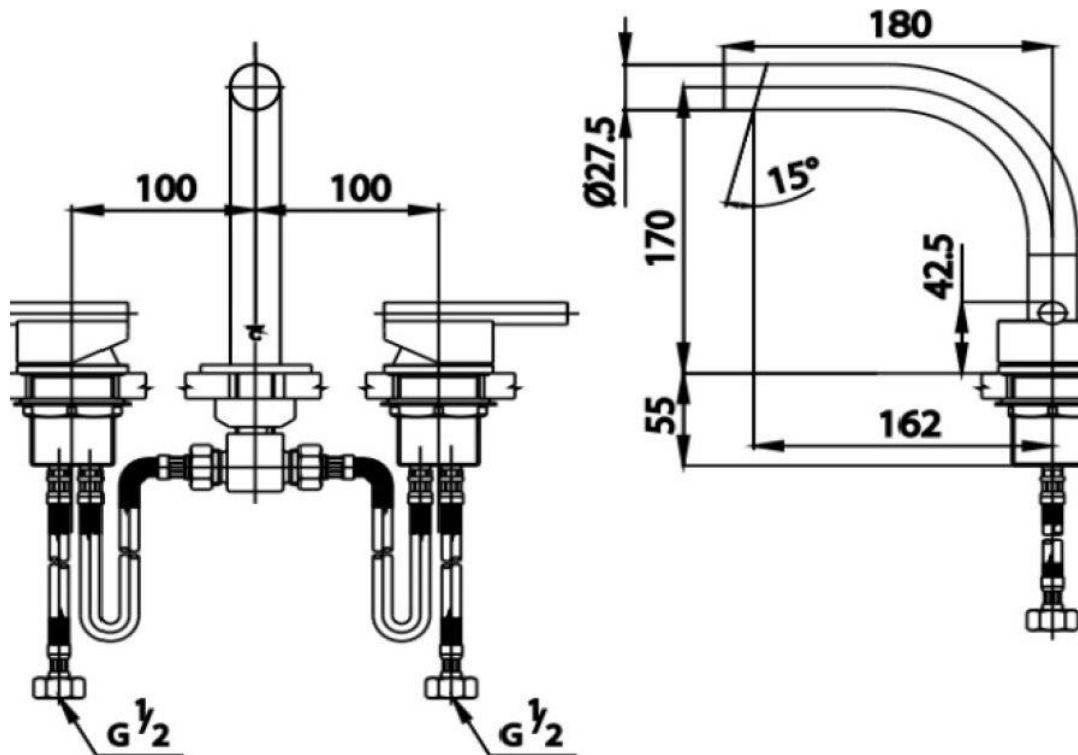

Brand : COTTO, Thailand
 Name : Quil 3hole basin mixer
 Item Code : CPF202A#GR2

Designer :

Color / Finish: Gold
 Dimensions : (See data drawing below for dimensions)

Product info:

- 3-Hole Basin Mixer

Add-ons:

- angle valve 1/2 x 1/2 (2pcs)

Flushing of pipe must be done before fittings are installed. Failure to do so voids the warranty.
 Follow cleaning instructions and avoid using any harmful chemicals.
 All information is for reference only. Installation shall always be based on the specs provided with actual delivered items.
 For more info, visit www.sanitecph.com