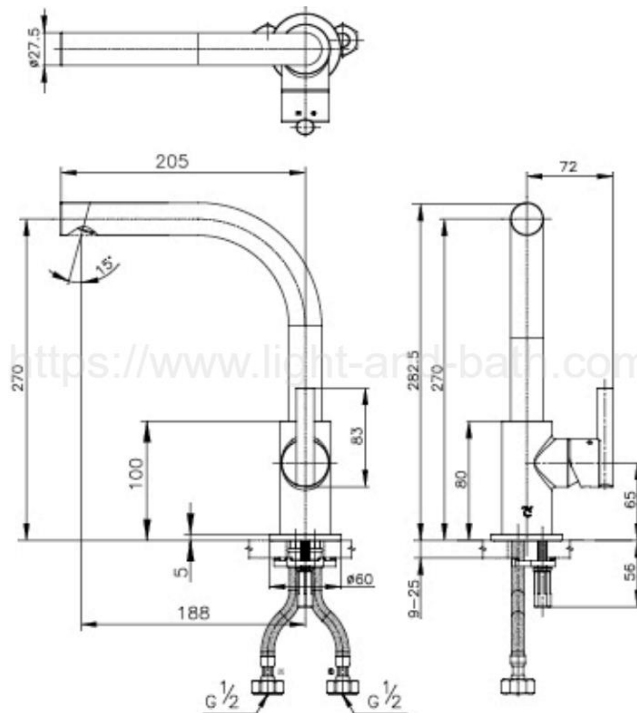

Brand : COTTO, Thailand
 Name : Basin Mixer Faucet
 Item Code : CPF200AY#GR2
 Designer :
 Color / Finish: Brass
 Dimensions : 282 x 65.5 x 205 mm

Product info:

- Basin Mixer Faucet
- Faucet: Lever handle mixer