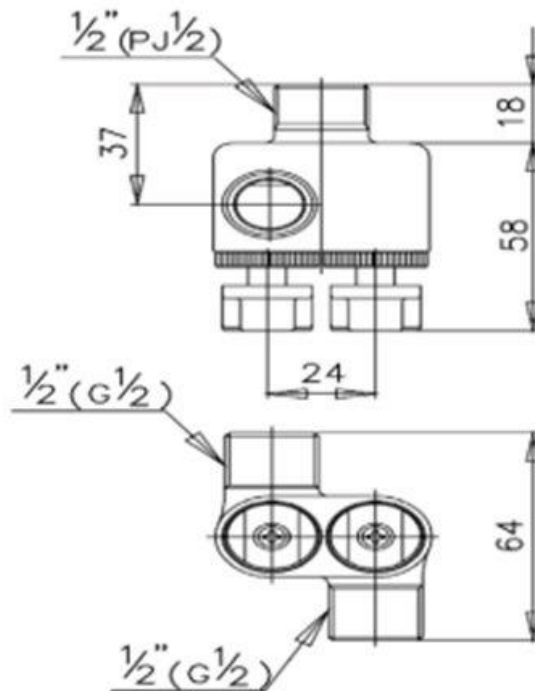

Brand : COTTO, Thailand
Name : Quil double angle valve
Item Code : CPF198#GR2
Designer :
Color / Finish: Gold
Dimensions : (See data drawing below for dimensions)

Product info:
• Double angle valve

Flushing of pipe must be done before fittings are installed. Failure to do so voids the warranty.
Follow cleaning instructions and avoid using any harmful chemicals.
All information is for reference only. Installation shall always be based on the specs provided with actual delivered items.
For more info, visit www.sanitecph.com