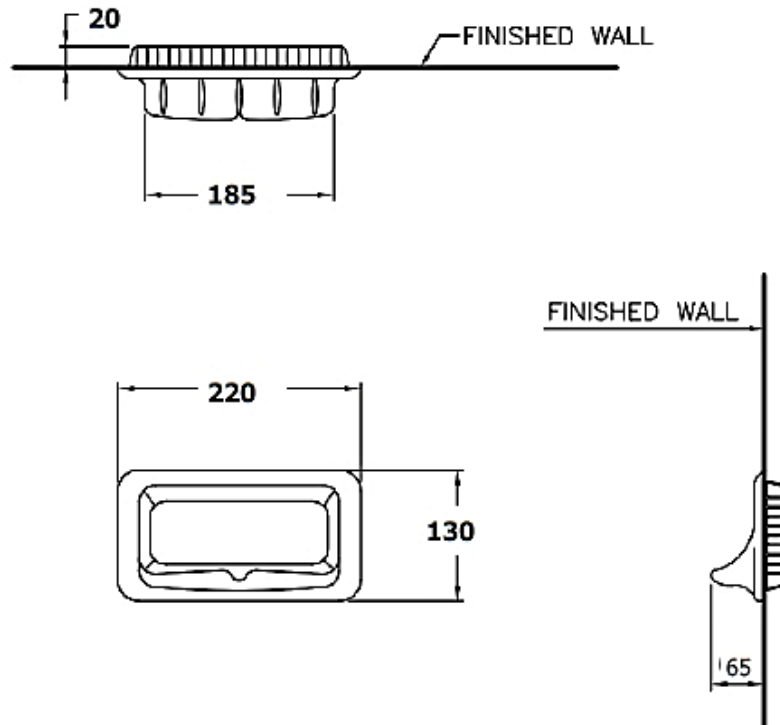

Brand : COTTO, Thailand  
Name : Soap holder  
Item Code : C805  
Designer :  
Color / Finish: White  
Dimensions : 220 x 130 mm

**Product info:**

- Semi-recessed soap holder

Flushing of pipe must be done before fittings are installed. Failure to do so voids the warranty.  
Follow cleaning instructions and avoid using any harmful chemicals.  
All information is for reference only. Installation shall always be based on the specs provided with actual delivered items.  
For more info, visit [www.sanitecph.com](http://www.sanitecph.com)