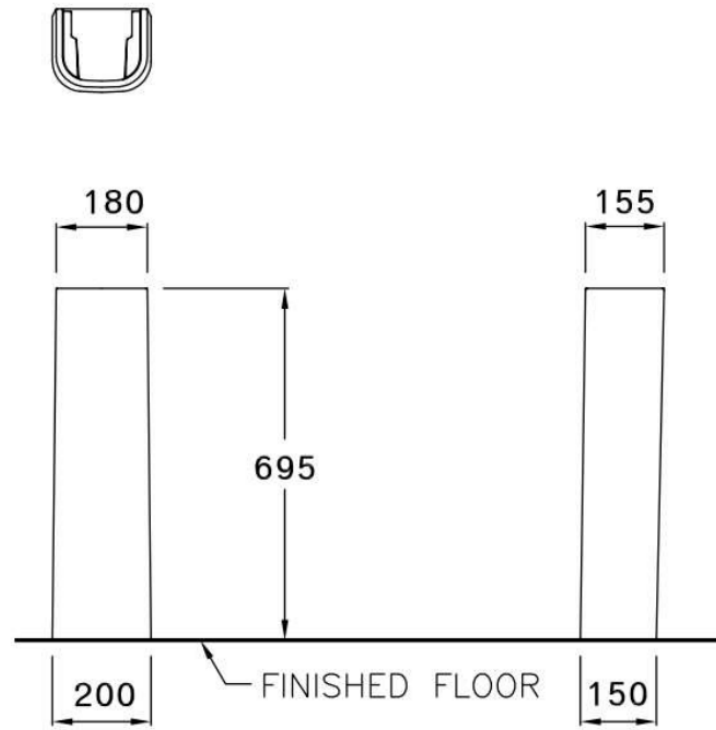

Brand : COTTO, Thailand  
Name : BRIO Pedestal  
Item Code : C4141  
Designer :  
Color / Finish: White  
Dimensions : 695 mm height

Product info:

- Pedestal

Flushing of pipe must be done before fittings are installed. Failure to do so voids the warranty.