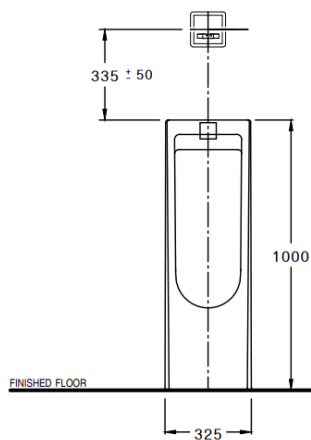

Brand : COTTO, Thailand
 Name : Hercules back inlet, floor mounted urinal
 Item Code : C31207PH(BI)
 Designer :
 Color / Finish: White
 Dimensions : 325 x 415 x 1000mm

Product info:

- Back Inlet
- Floor mounted urinal