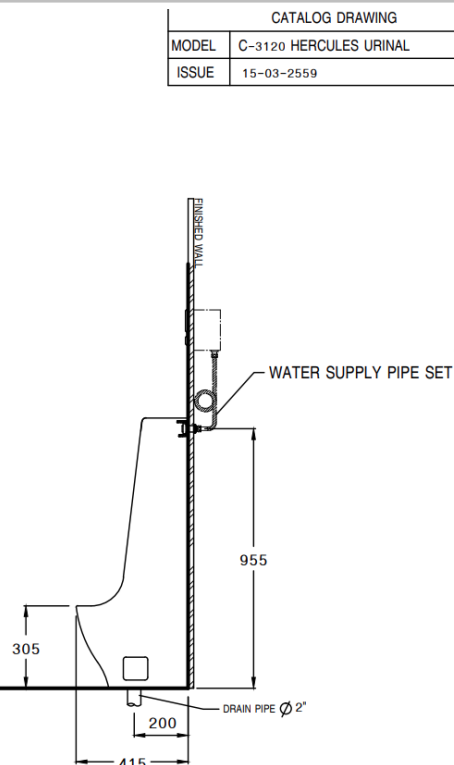

Brand : COTTO, Thailand
 Name : Hercules back inlet, floor mounted urinal
 Item Code : C31207PH(BI)
 Designer :
 Color / Finish: White
 Dimensions : 325 x 415 x 1000mm

Product info:

- Back Inlet
- Floor mounted urinal