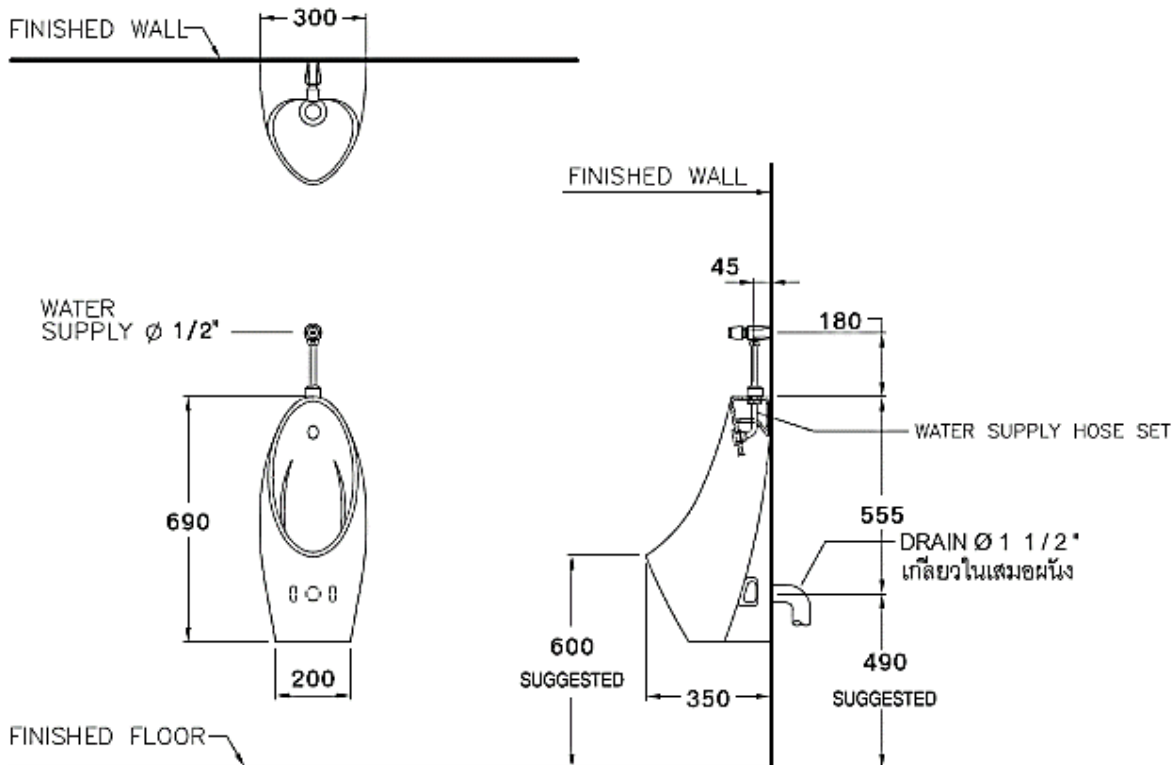

Brand : COTTO, Thailand
 Name : CHLOE Top inlet urinal
 Item Code : C30207
 Designer :
 Color / Finish: White
 Dimensions : 300 x 350 x 690 mm

Product info:

- Wall hung urinal
- With Top inlet
- Wall hung brackets
- Wall flange
- Strainer cover

Add-ons:

- CT475SS(HM) Urinal flush valve (Required)

Flushing of pipe must be done before fittings are installed. Failure to do so voids the warranty.

Follow cleaning instructions and avoid using any harmful chemicals.