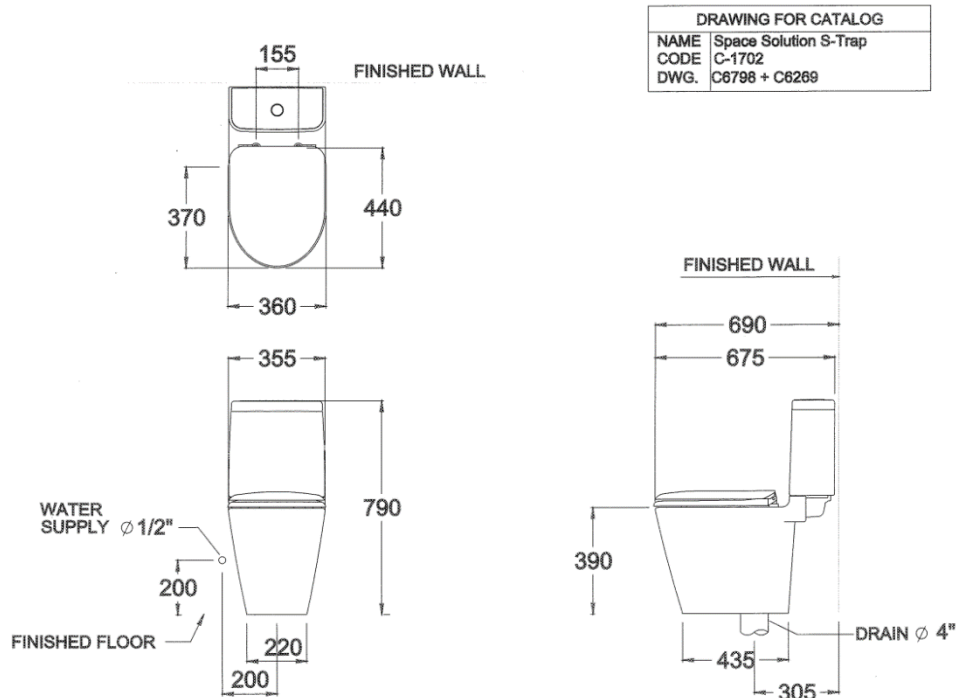

Brand : COTTO, Thailand
 Name : Space 2-Piece Water Closet
 Item Code : C17027
 Designer :
 Color / Finish: Matt White
 Dimensions : 360 x 675 x 790 mm

Product info:

- Top button dual 3/4.5 lpf
- Washdown flush system
- Soft close seat and cover
- U-type