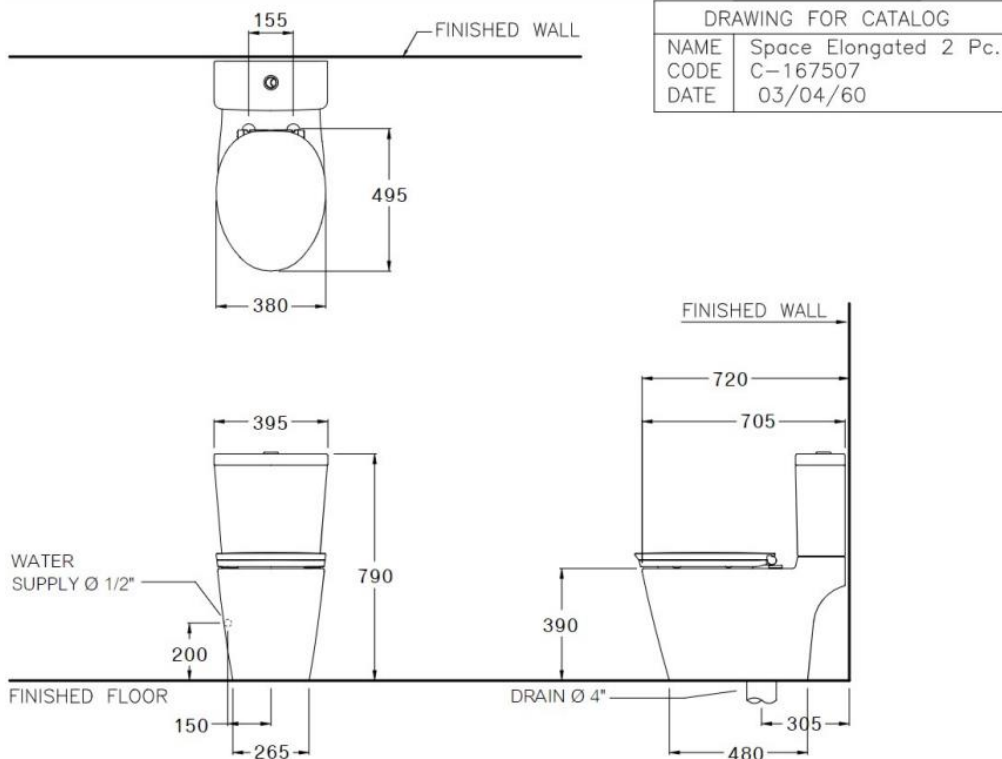

Brand : COTTO, Thailand
 Name : HARMONY 2-Piece toilet
 Item Code : C167507

Designer :
 Color / Finish: White
 Dimensions : 395 x 705 x 790 mm

Product info:

- Two-piece toilet
- Special Toilet Seat design with comfort curve
- Two choices for saving water, 2.5 liters or 4 liters.
- Soft close seat & cover
- Less stain and Easy to clean