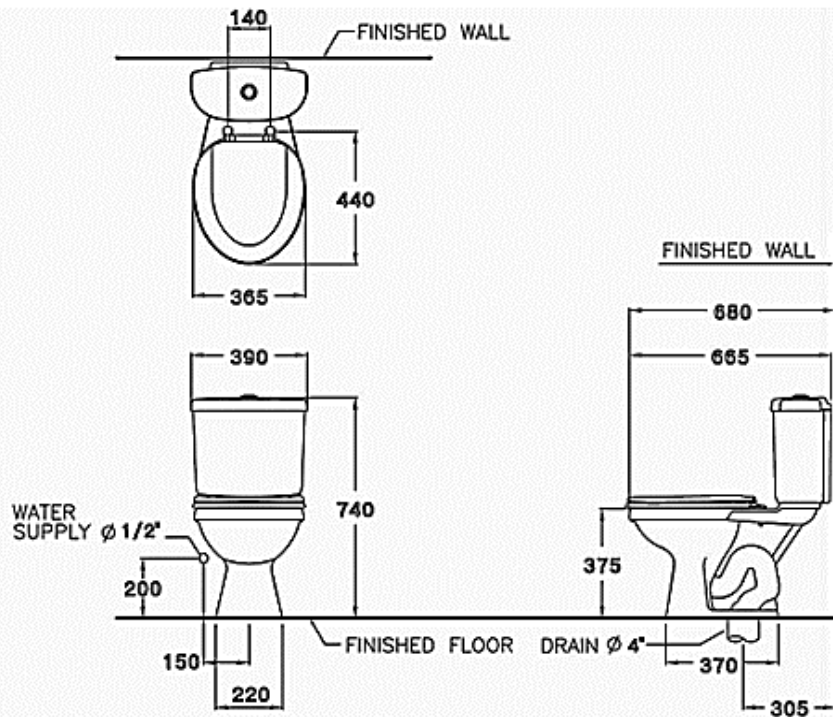

Brand : COTTO, Thailand  
 Name : TINA 2-Piece toilet  
 Item Code : C1480  
 Designer :  
 Color / Finish: White  
 Dimensions : 390 x 680 x 740 mm

**Product info:**

- Closed-coupled siphonic toilet set, round front, with:
- S-trap roughing in 305 mm
- Top button single flush 6 lpf
- Soft close seat and cover
- Min. operating pressure 1-5 bar (15~70 psi)
- Flexible supply hose ½" x ½" x 300 mm

**Add-ons:**

- angle valve ½" x ½"
- floor flange

Flushing of pipe must be done before fittings are installed. Failure to do so voids the warranty.  
 Follow cleaning instructions and avoid using any harmful chemicals.  
 All information is for reference only. Installation shall always be based on the specs provided with actual delivered items.  
 For more info, visit [www.sanitecph.com](http://www.sanitecph.com)