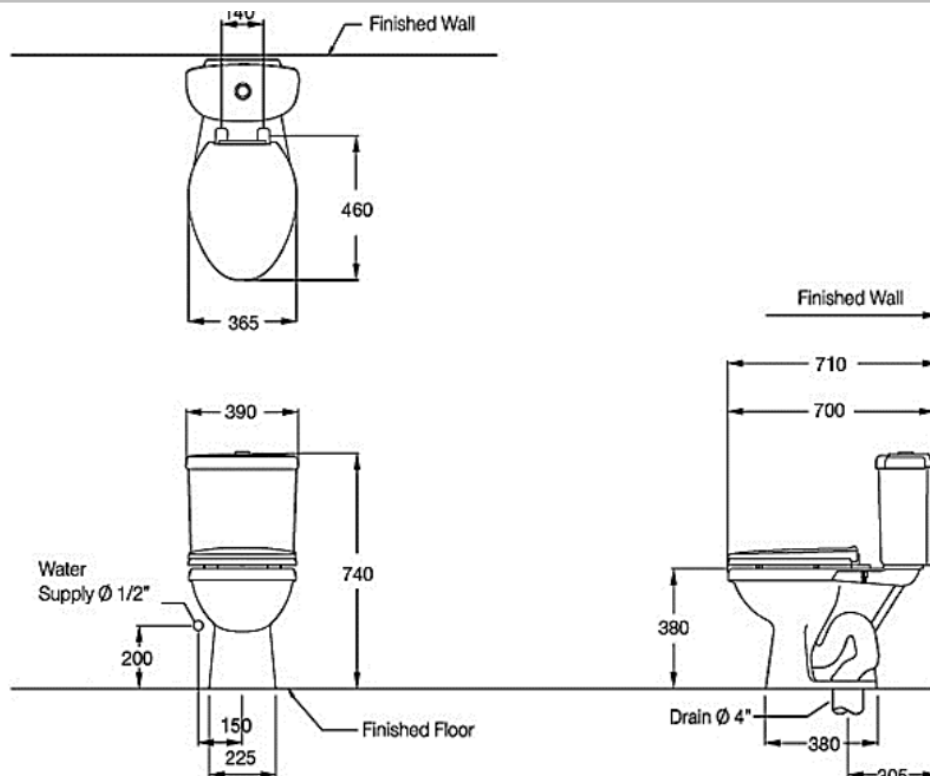

Brand : COTTO, Thailand
Name : WENDY 2-Piece toilet
Item Code : C13961

Designer :

Color / Finish: White
Dimensions : 390 x 710 x 740 mm

Product info:

- 2-Piece toilet
- top button dual flush 4/6 lpf
- soft close seat & cover
- Min. operating pressure 1-5 bar (15-70 psi)
- Side mounted fixation set
- Wax flange + B9042 Screws
- Angle Valve ½ x ½