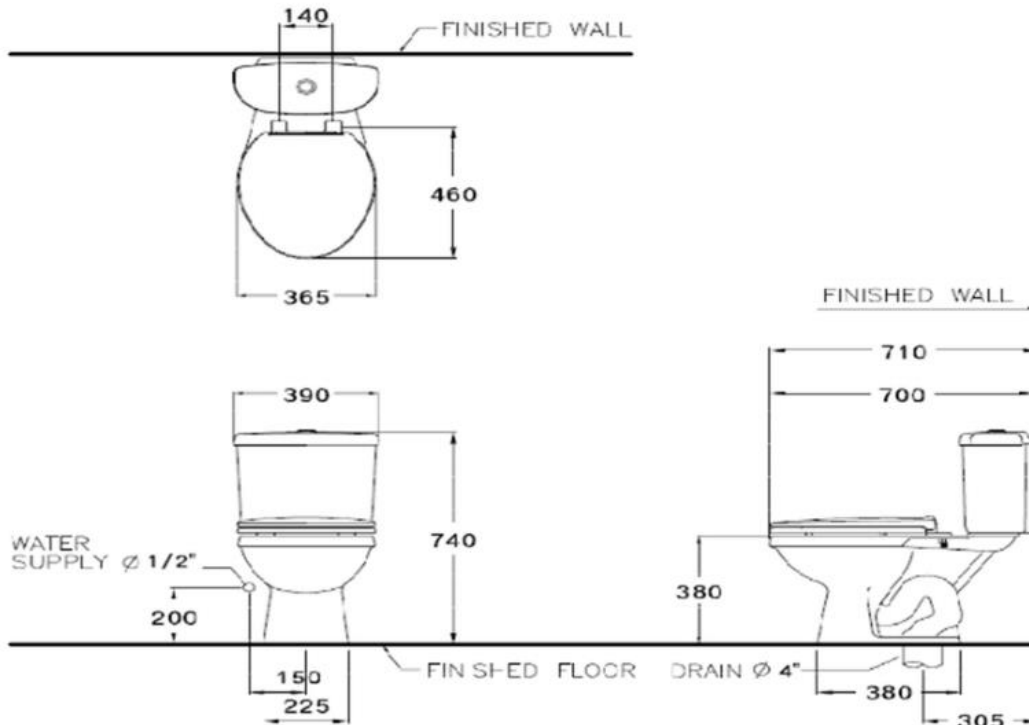

Brand : COTTO, Thailand
 Name : WENDY 2-Piece toilet
 Item Code : C13960
 Designer :
 Color / Finish: White
 Dimensions : 390 x 710 x 740 mm semi elongated

Product info:

- 2-Piece Toilet
- Top button 6 lpf
- Soft close seat & cover
- Side Mounted Fixation set
- Wax Flange + B9042 Screws
- Angle Valve ½ x ½