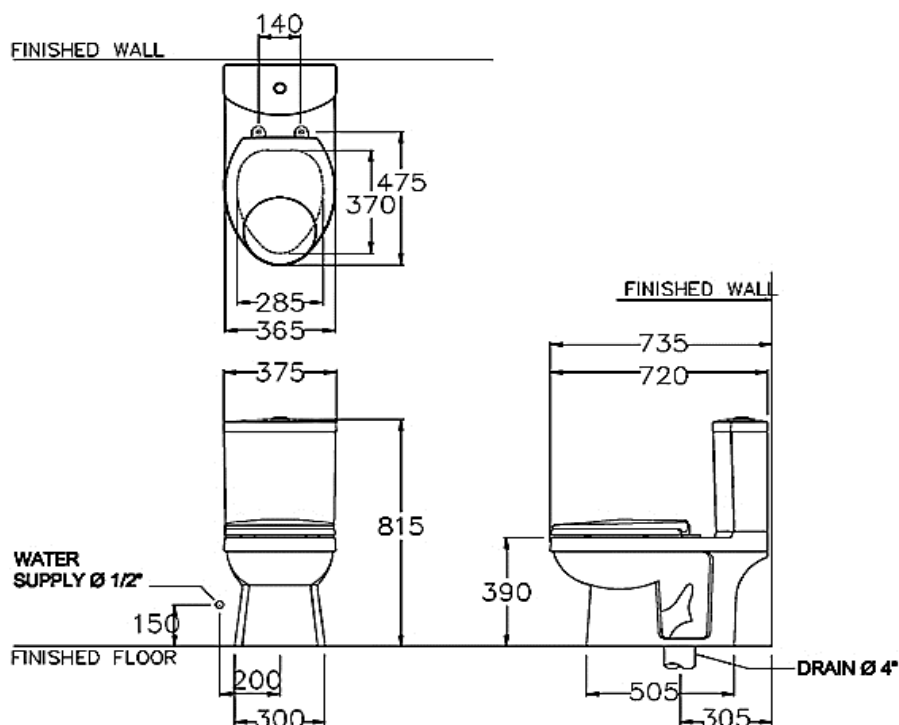

Brand : COTTO, Thailand
 Name : MAGIC 2-Piece toilet
 Item Code : C1391
 Designer :
 Color / Finish: White
 Dimensions : 373 x 720 x 813 mm

Product info:

- Closed-coupled siphonic toilet set
- Elongated with S-trap roughing in 305mm
- Top button single flush 6 lpf,
- Soft close seat and cover
- Min. operating pressure 1-5bar (15-70 psi)
- Flexible supply hose ½" x ½" x 300 mm

Add-ons:

- angle valve ½"x½"
- floor flange

Flushing of pipe must be done before fittings are installed. Failure to do so voids the warranty.
 Follow cleaning instructions and avoid using any harmful chemicals.
 All information is for reference only. Installation shall always be based on the specs provided with actual delivered items.
 For more info, visit www.sanitecph.com