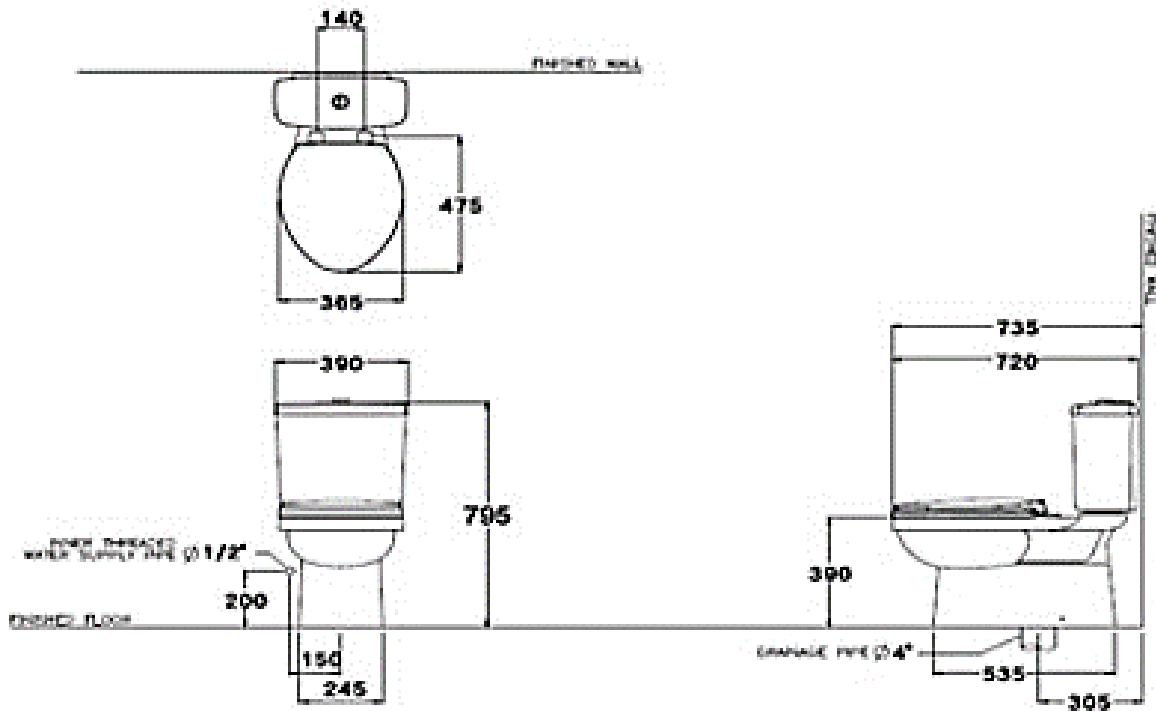

Brand : COTTO, Thailand
 Name : SELLA 2-Piece toilet
 Item Code : C13330

Designer :

Color / Finish: White
 Dimensions : 390 x 720 x 795 mm

Product info:

- Two-piece toilet
- Top Button dual flush, 3/4.5lpf
- Washdown flush system
- Soft close seat and cover
- Elongated type

Add-ons:

- Angle valve 1/2 x 1/2
- Floor flange

Flushing of pipe must be done before fittings are installed. Failure to do so voids the warranty.
 Follow cleaning instructions and avoid using any harmful chemicals.
 All information is for reference only. Installation shall always be based on the specs provided with actual delivered items.
 For more info, visit www.sanitecph.com