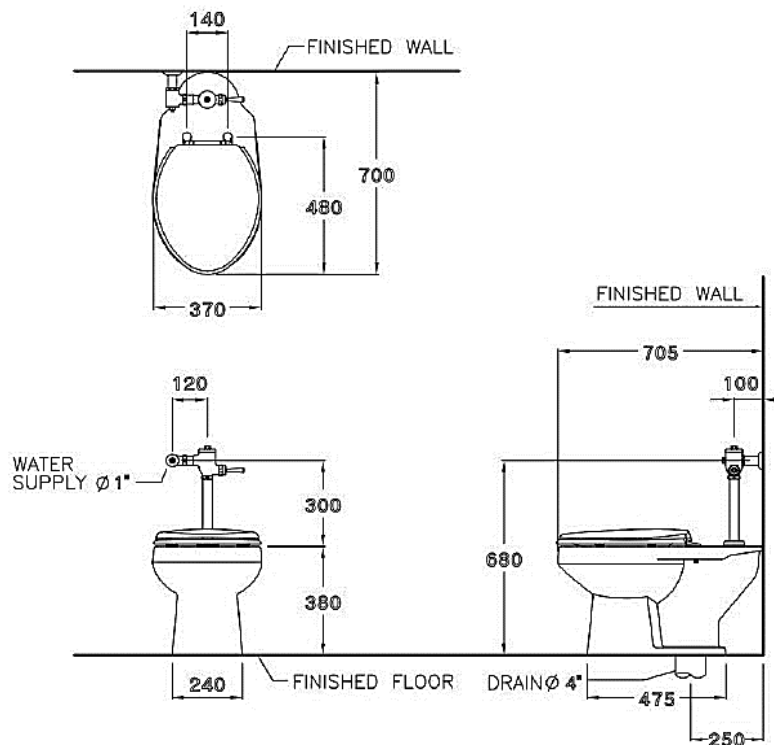

Brand : COTTO, Thailand  
 Name : SYDNEY Direct flush valve toilets  
 Item Code : C1320

Designer :

Color / Finish: White  
 Dimensions : 370 x 705 x 380 mm

**Product info:**

- Floor mounted S-Trap toilet bowl, elongated
- S-Trap roughing-in 250mm
- Direct flush toilet
- Washdown flush system 4.5 - 6lpf
- Soft close seat and cover
- Operating pressure 1~5 bar

**Add-ons:**

- Exposed flush valve
- Floor flange

Flushing of pipe must be done before fittings are installed. Failure to do so voids the warranty.

Follow cleaning instructions and avoid using any harmful chemicals.