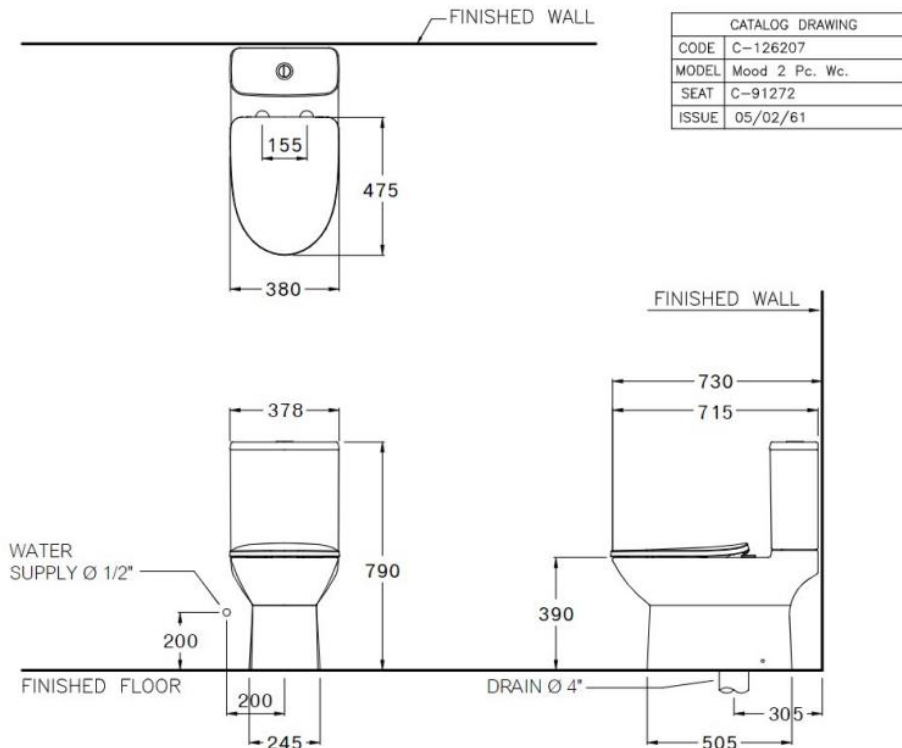

Brand : COTTO, Thailand
 Name : MOOD 2-Piece toilet
 Item Code : C126207

Designer :

Color / Finish: White
 Dimensions : 380 x 715 x 795 mm

Product info:

- 2-Piece Toilet
- Top button 3/4.5 lpf
- Soft close seat & cover
- Triplex Flush System