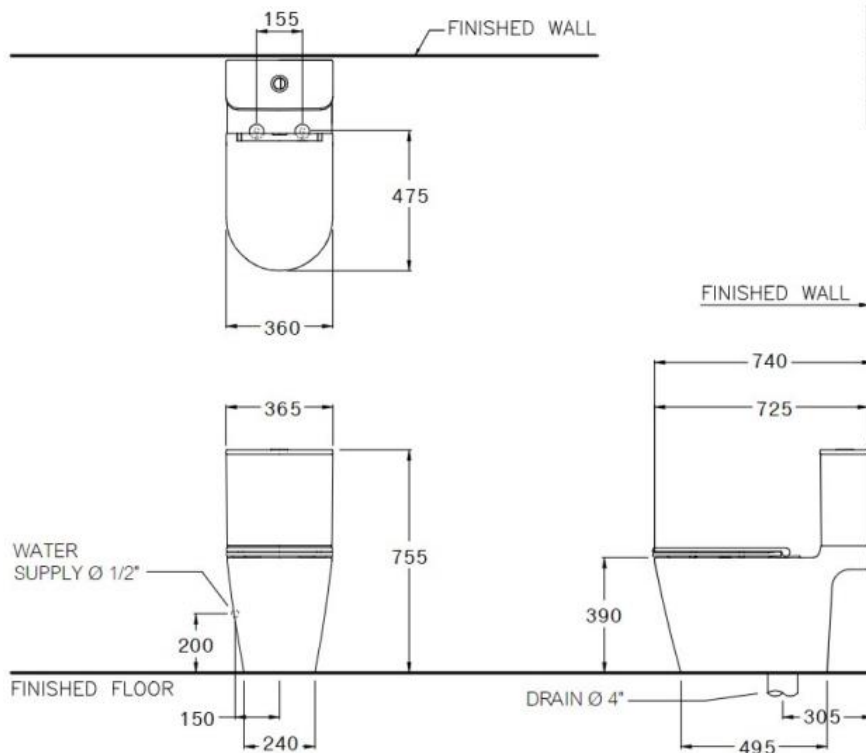

Brand : COTTO, Thailand  
 Name : SIMPLY CONNECT 2-Piece toilet  
 Item Code : C125317

Designer :  
 Color / Finish: White  
 Dimensions : 365 x 725 x 755 mm

**Product info:**

- Two-piece toilet
- Two choices for saving water, 3 liters or 4.5 liters.
- Soft close seat & cover
- Less stain and Easy to clean

CATALOG DRAWING	
CODE	C-125317
MODEL	Simply Connect 2 pc.
SEAT	C-90804
ISSUE	28/06/61

Flushing of pipe must be done before fittings are installed. Failure to do so voids the warranty.  
 Follow cleaning instructions and avoid using any harmful chemicals.  
 All information is for reference only. Installation shall always be based on the specs provided with actual delivered items.  
 For more info, visit [www.sanitecph.com](http://www.sanitecph.com)