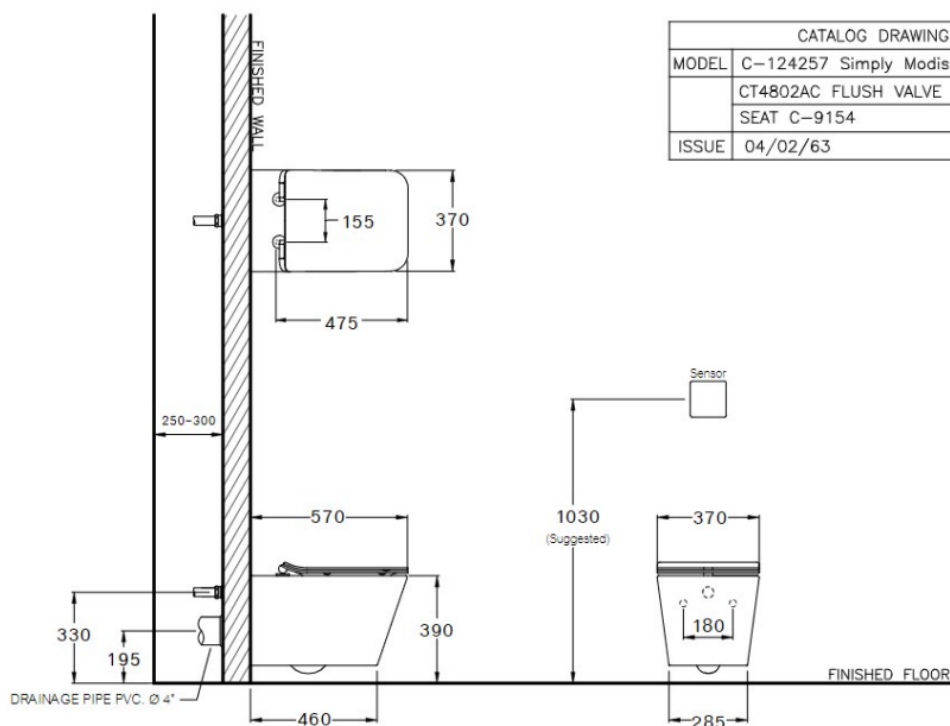

Brand : COTTO, Thailand
 Name : SIMPLY MODISH, Wall Hung Toilet
 Item Code : C124257BI

Designer :

Color / Finish: White
 Dimensions : 370 x 350 x 570 mm

Product info:

- Simply Modish wall hung toilet (Flush Valve)
- Simply Modish scenes represent the global trend and your personality styling
- Super clean with triplex flush (4.5L)
- Urea toilet seat Material (Slim design that comes with durability Antiscarcht)