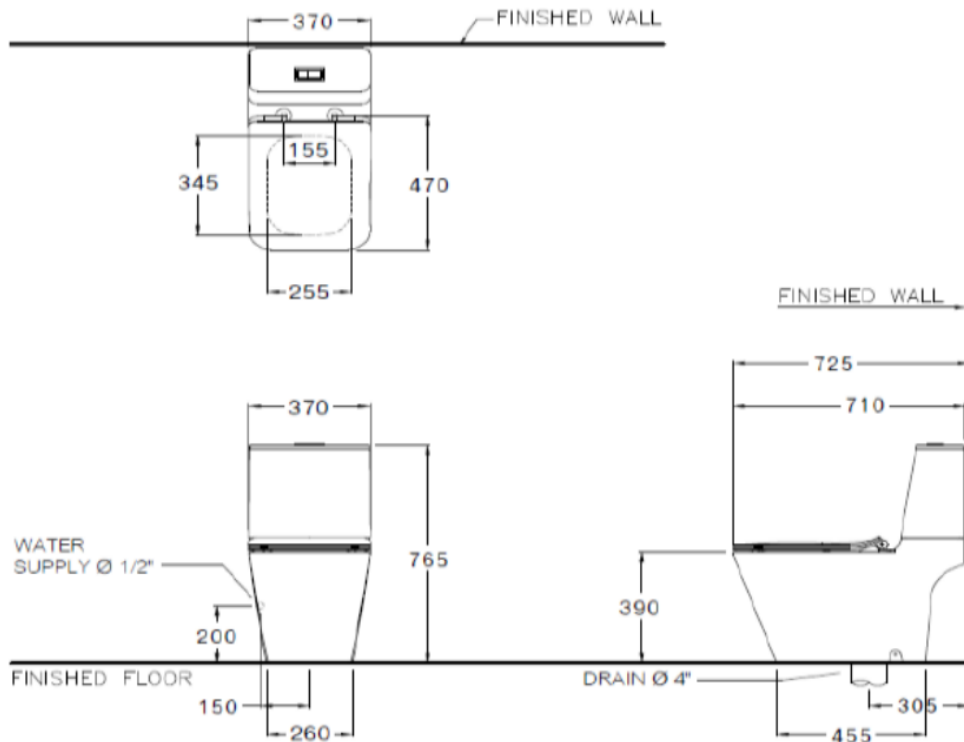

Brand : COTTO, Thailand  
Name : SIMPLY MODISH 2-Piece toilet  
Item Code : C12417

Designer :  
Color / Finish: White  
Dimensions : 370 x 725 x 765 mm

**Product info:**

- 2-Piece toilet
- Elongated top button dual flush 2.5/4 lpf
- Slim soft close seat & cover
- Rimless design