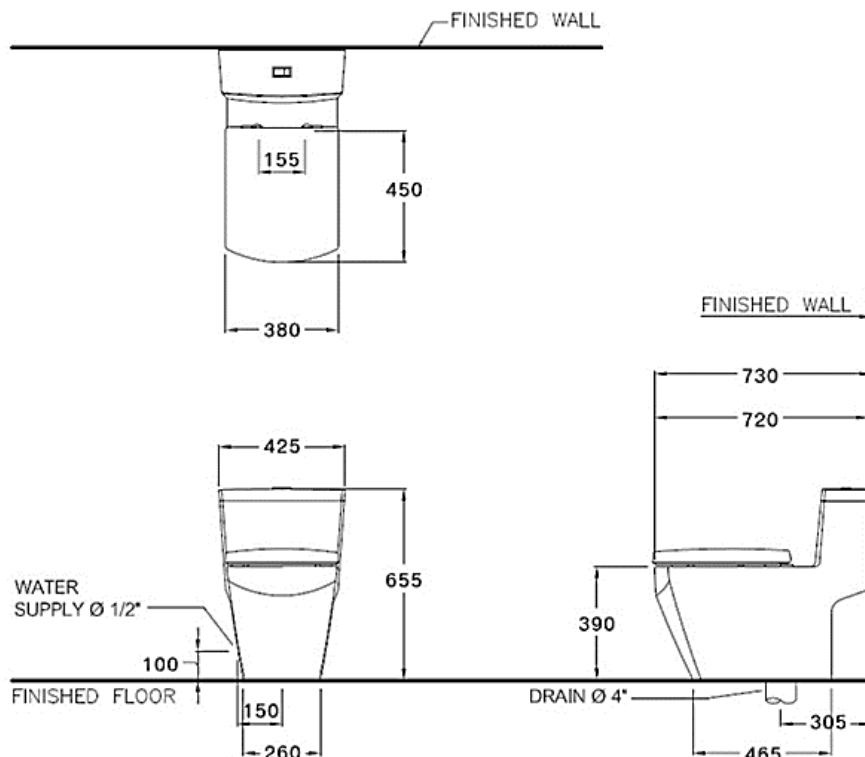

Brand : COTTO, Thailand
 Name : GRAND TETRAGON 1-Piece toilet
 Item Code : C10717

Designer :

Color / Finish: White
 Dimensions : 425 x 720 x 655 mm

Product info:

- One-piece symphonic elongated toilet
- With S-Trap roughing-in 305mm
- Top button dual flush 4/6lpf
- Soft close seat and cover
- Hygienic easy clean
- Operating pressure 1~5 bar

Add-ons:

- waste gasket and connector
- Angle Valve ½ x ½
- Flexible supply hose ½ x ½ x 30 cm

Flushing of pipe must be done before fittings are installed. Failure to do so voids the warranty.

Follow cleaning instructions and avoid using any harmful chemicals.