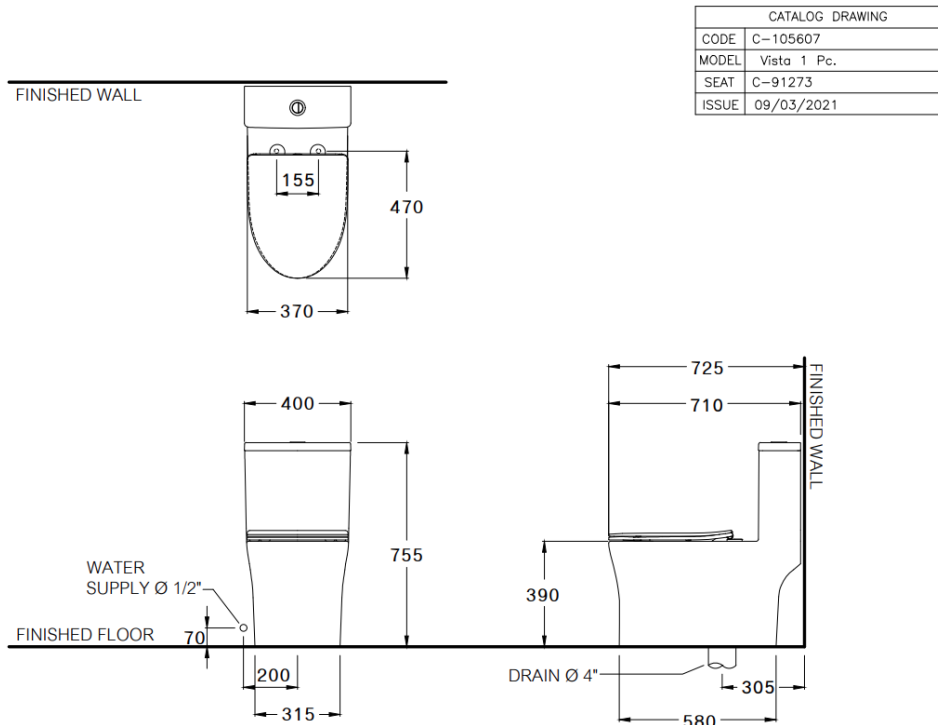

Brand : COTTO, Thailand  
 Name : Vista Curve 1 piece water closet  
 Item Code : C105607

Designer :

Color / Finish: Matt White  
 Dimensions : 400 x 710 x 755 mm

**Product info:**

- Top button dual flush ¼.8 lpf
- Siphon jet flush system
- Soft close seat and cover
- Elongated type
- With Ultraclean + technology