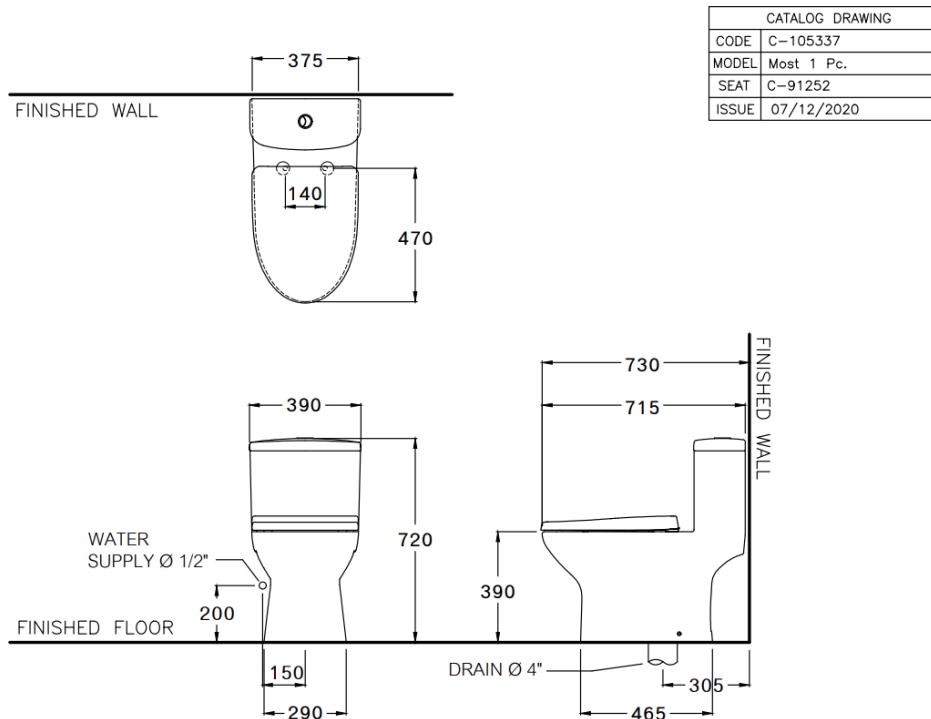

Brand : COTTO, Thailand
 Name : Most 1-Piece water closet
 Item Code : C105337
 Designer :
 Color / Finish: Matt white
 Dimensions : 390 x 720 x 715mm

Product info:

- Top button dual flush 3/ 4.5 lpf
- wash down flush system
- Soft close seat and cover
- Elongated type
- With Ultraclean+ technology