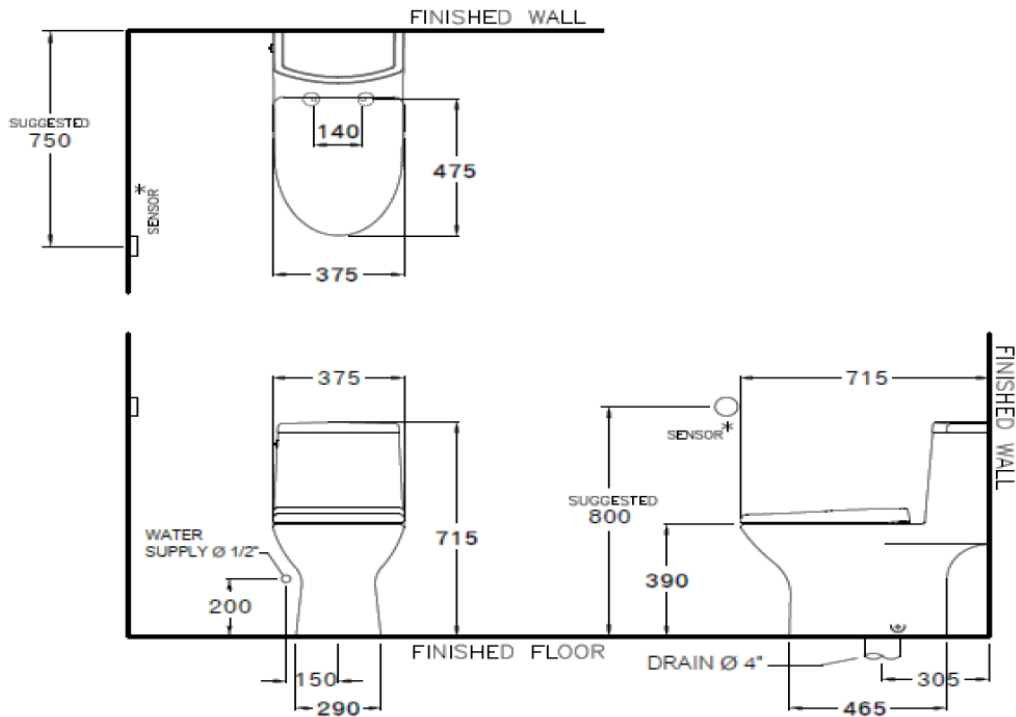

Brand : COTTO, Thailand
 Name : Micc Touchless One-piece toilet
 Item Code : C105327
 Designer :
 Color / Finish: White
 Dimensions : 375 x 715 x 715 mm

Product info:

- One-piece toilet
- Bowl Shape – Elongated
- Outlet: S-Trap, rough-in 305 mm
- Flush system: flush down
- Water consumption: 4.5 liters
- With wireless flush sensor (3 meters proximity)