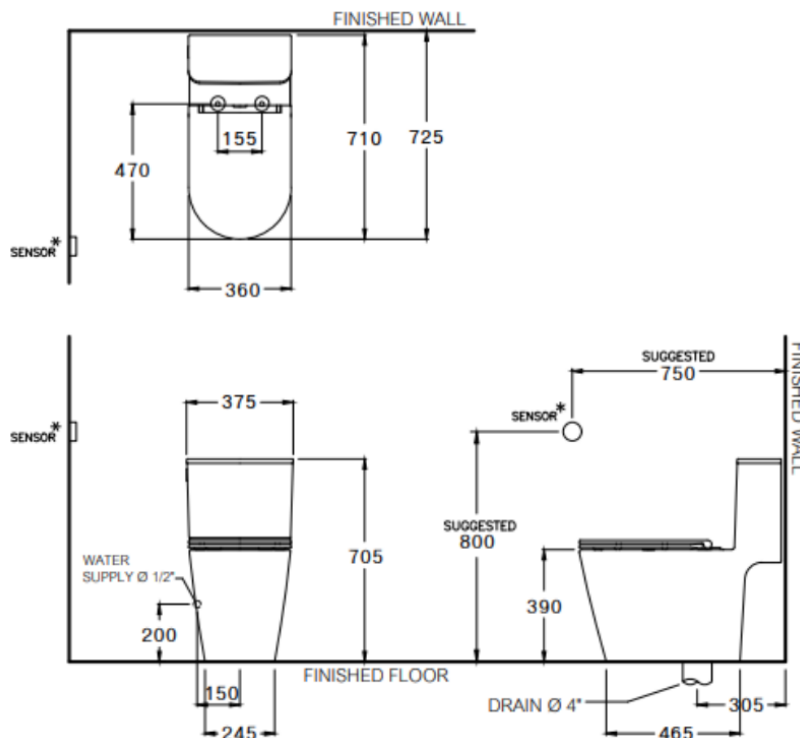

Brand : COTTO, Thailand
 Name : Simply Connect Touchless One-piece toilet
 Item Code : C103357
 Designer :
 Color / Finish: White
 Dimensions : 375 x 750 x 705 mm

Product info:

- Touchless 1pc toilet
- Single flush
- Material: Ceramic
- Water consumption: 4.5 Liters