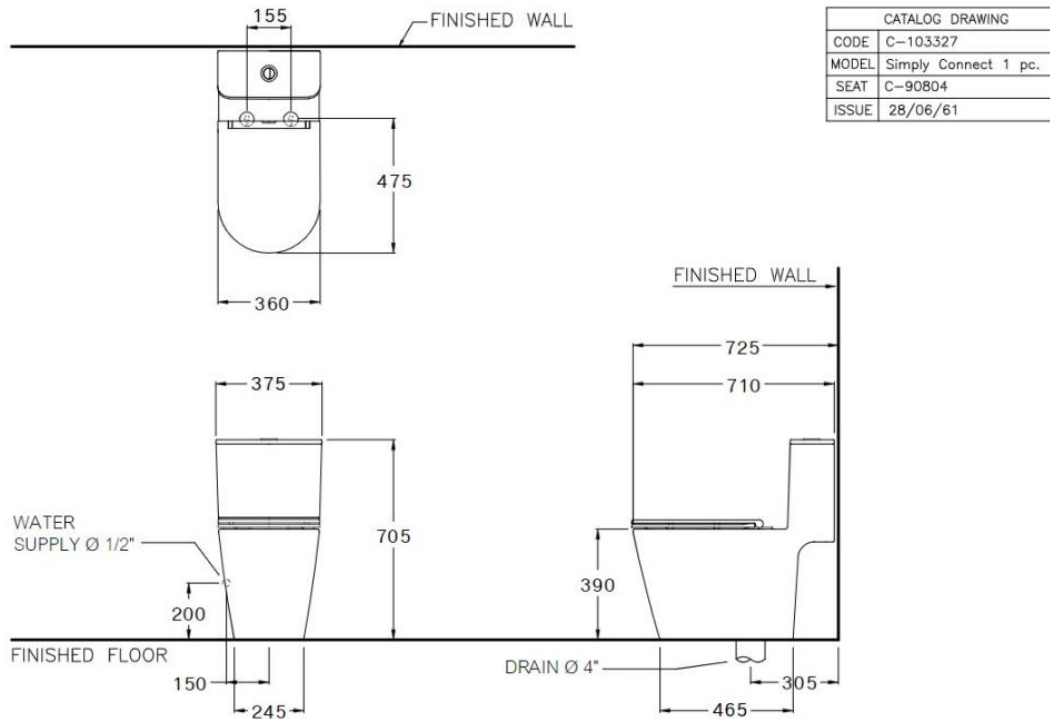

Brand : COTTO, Thailand
 Name : SIMPLY CONNECT, ONE PIECE TOILET S-TRAP
 Item Code : C103327
 Designer :
 Color / Finish: White
 Dimensions : 375 x 705 x 710 mm

Product info:

- One Piece toilet
- top button dual flush, 3/4.5 lpf
- triplex flush system
- soft close, slim, modern seat & cover
- elongated type
- hygienic easy clean