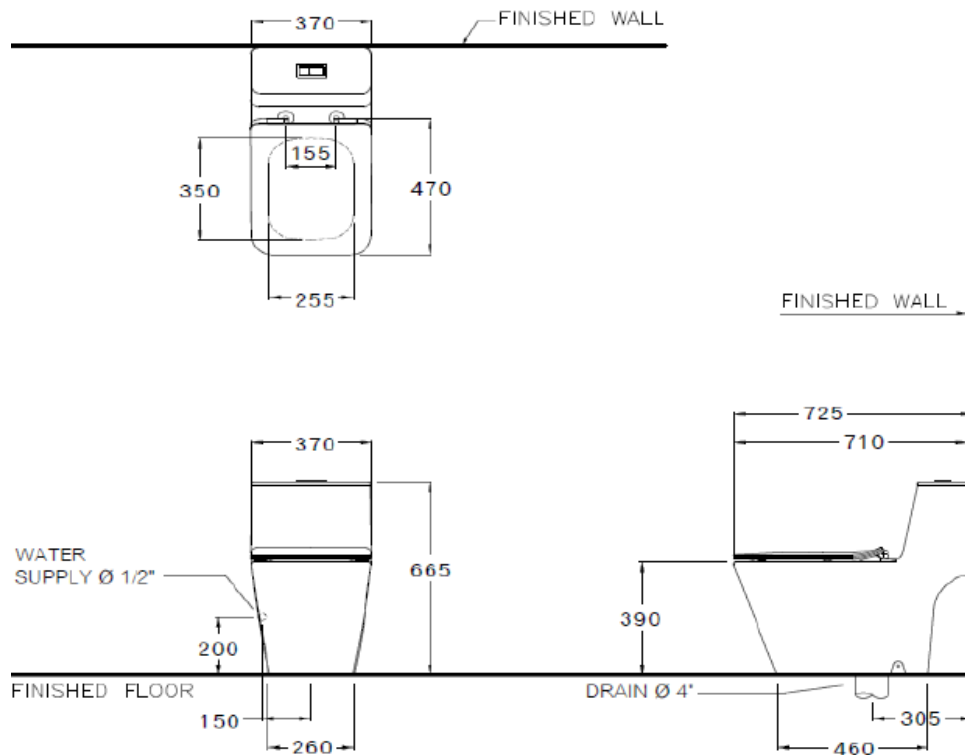

Brand : COTTO, Thailand  
 Name : SIMPLY MODISH 1-Piece toilet  
 Item Code : C10327

Designer :  
 Color / Finish: White  
 Dimensions : 370 x 725 x 665 mm

**Product info:**

- Simply modish 1-piece Siphonic Washdown
- S-trap roughing-in 305mm
- Dual flush, 2.5 /4lpf
- Soft close seat and cover
- Hygienic easy clean

**Add-ons:**

- Flexible supply hose ½" x ½" x 300 mm
- Angle valve ½" x ½"
- Floor flange

Flushing of pipe must be done before fittings are installed. Failure to do so voids the warranty.  
 Follow cleaning instructions and avoid using any harmful chemicals.  
 All information is for reference only. Installation shall always be based on the specs provided with actual delivered items.  
 For more info, visit [www.sanitecph.com](http://www.sanitecph.com)