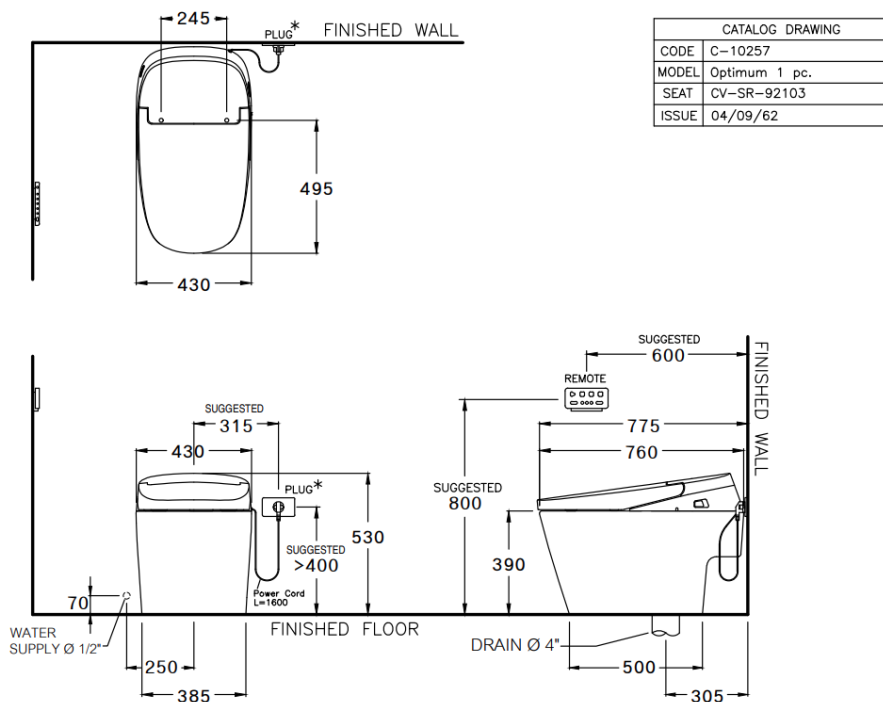

Brand : COTTO, Thailand
Name : Optimum intelligent toilet
Item Code : C10257

Designer :

Color / Finish: White
Dimensions : 430 x 760 x 525mm

Product info:

- Manual flush in case of power interruption
- W/ remote control
- Auto open seat and cover
- Adjustable water/dryer/seat temperature
- Auto flush with "Power Jet Technology" 3.8 Lpf.
- LED night light
- With automatic UV nozzle sterilization
- Adjustable nozzle position
- With deodorizer
- IPX4 standard (water resistant)
- With Ultraclean + Technology