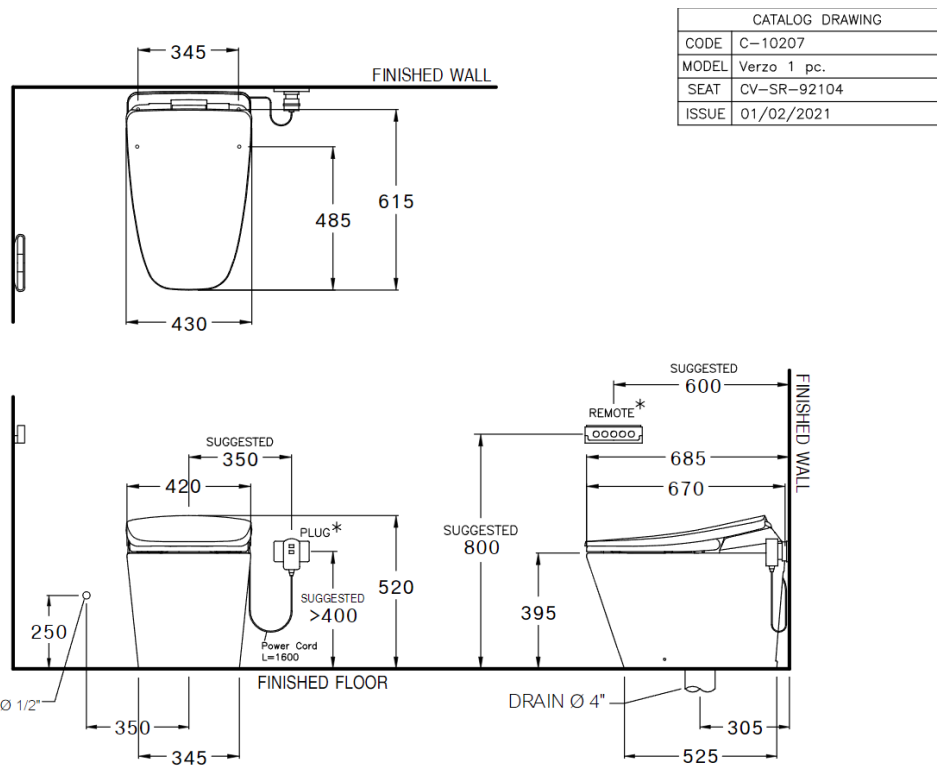

Brand : COTTO, Thailand  
 Name : VERSO Intelligent toilet  
 Item Code : C10207

Designer :

Color / Finish: White  
 Dimensions : 422 x 672 x 395 mm

**Product info:**

- Integrated bidet toilet
- With remote control
- Auto open/close with microwave technology
- Auto flush with "power jet technology" 3.8l/pf
- Warm seat and air dryer
- Special nozzle with UV sterilization
- LED night light