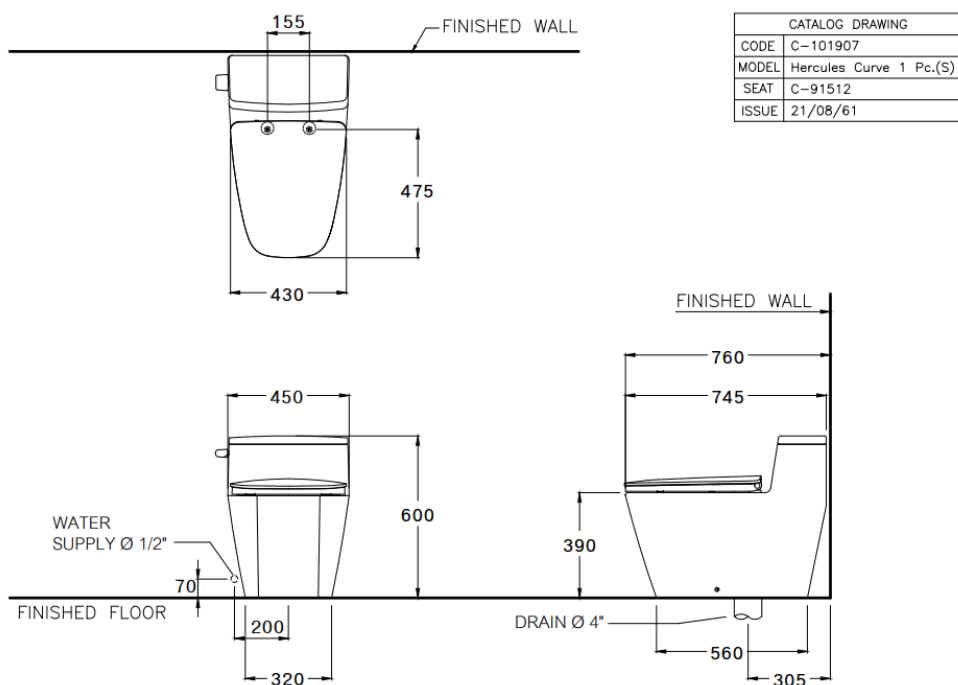

Brand : COTTO, Thailand
 Name : Hercules Curve 1pc water closet
 Item Code : C101907

Designer :

Color / Finish: Matt White
 Dimensions : 450 x 745 x 600 mm

Product info:

- Side lever single flush, 4.8 lpf
- V-silent flush system
- Soft close seat and cover
- Elongated type
- With Ultraclean + technology