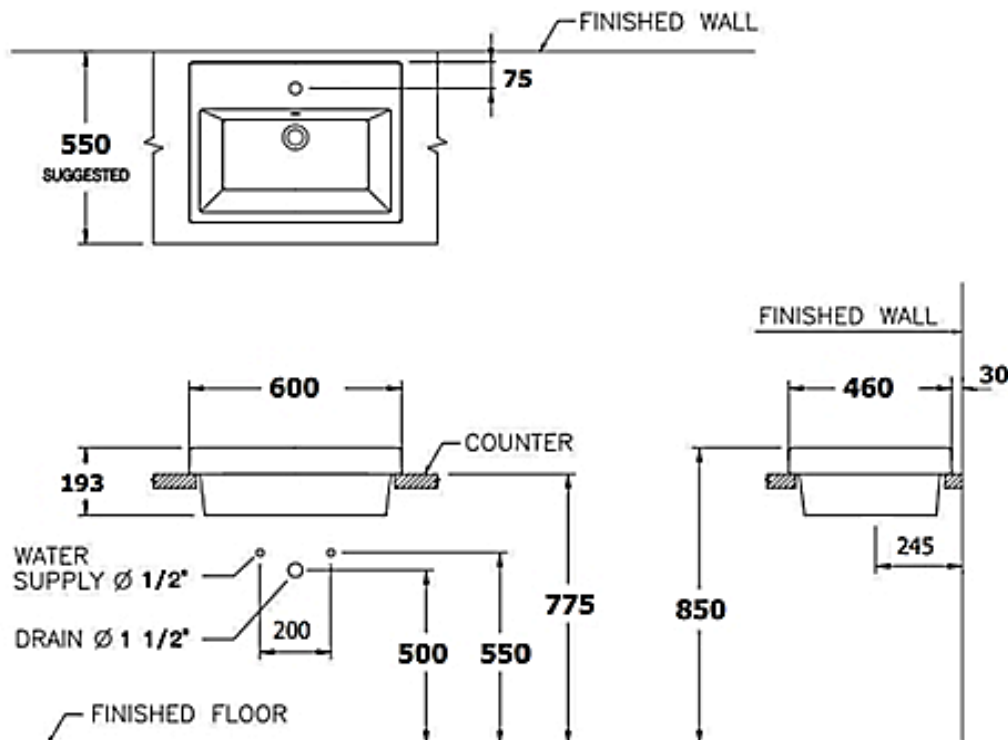

Brand : COTTO, Thailand
 Name : QUADO 600 Washbowl
 Item Code : C0902

Designer :

Color / Finish: White
 Dimensions : 600 x 460 x 80mm

Product info:

- Table-top wash basin
- With single tap table
- With overflow and cover
- Vessel type

Add-ons:

- Mixer/faucet
- Angle valve(s)
- Flexible supply hose(s)
- Waste strainer trap with wall tube min.260mm
- Rubber Seal

Flushing of pipe must be done before fittings are installed. Failure to do so voids the warranty.
 Follow cleaning instructions and avoid using any harmful chemicals.
 All information is for reference only. Installation shall always be based on the specs provided with actual delivered items.
 For more info, visit www.sanitecph.com