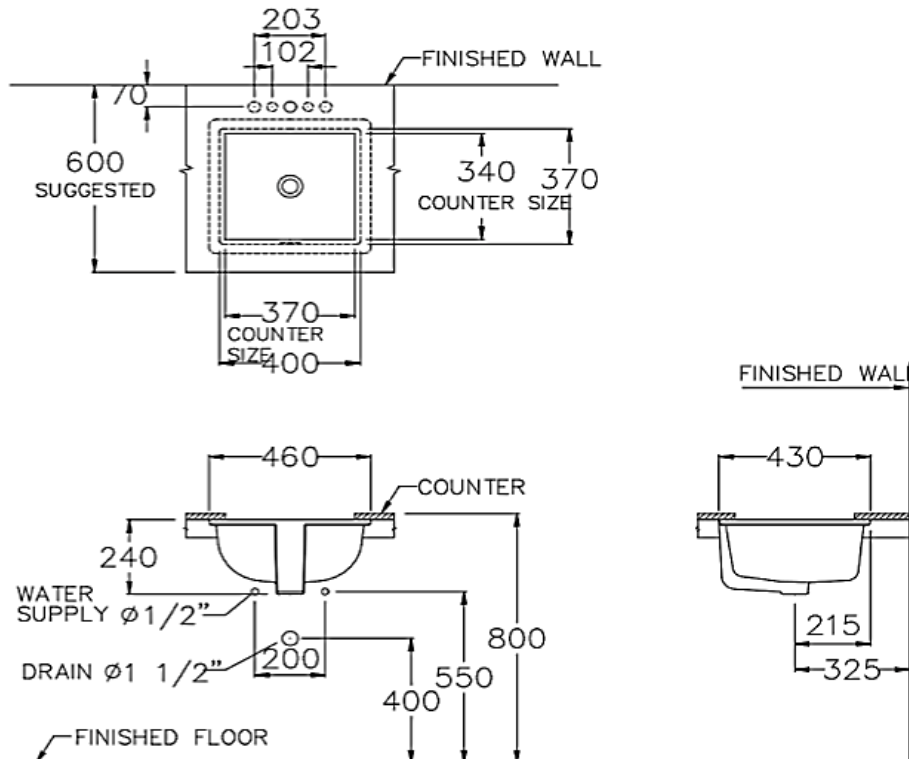

Brand : COTTO, Thailand  
 Name : SQUARE Undercounter top washbasin  
 Item Code : C0512

Designer :

Color / Finish: White  
 Dimensions : 460 x 430 x 240 mm

**Product info:**

- Undercounter wash basin
- With overflow

**Add-ons:**

- Mixer/faucet
- Angle valve(s)
- Flexible supply hose(s)
- Waste strainer trap with wall tube min.350mm

Flushing of pipe must be done before fittings are installed. Failure to do so voids the warranty.  
 Follow cleaning instructions and avoid using any harmful chemicals.  
 All information is for reference only. Installation shall always be based on the specs provided with actual delivered items.  
 For more info, visit [www.sanitecph.com](http://www.sanitecph.com)