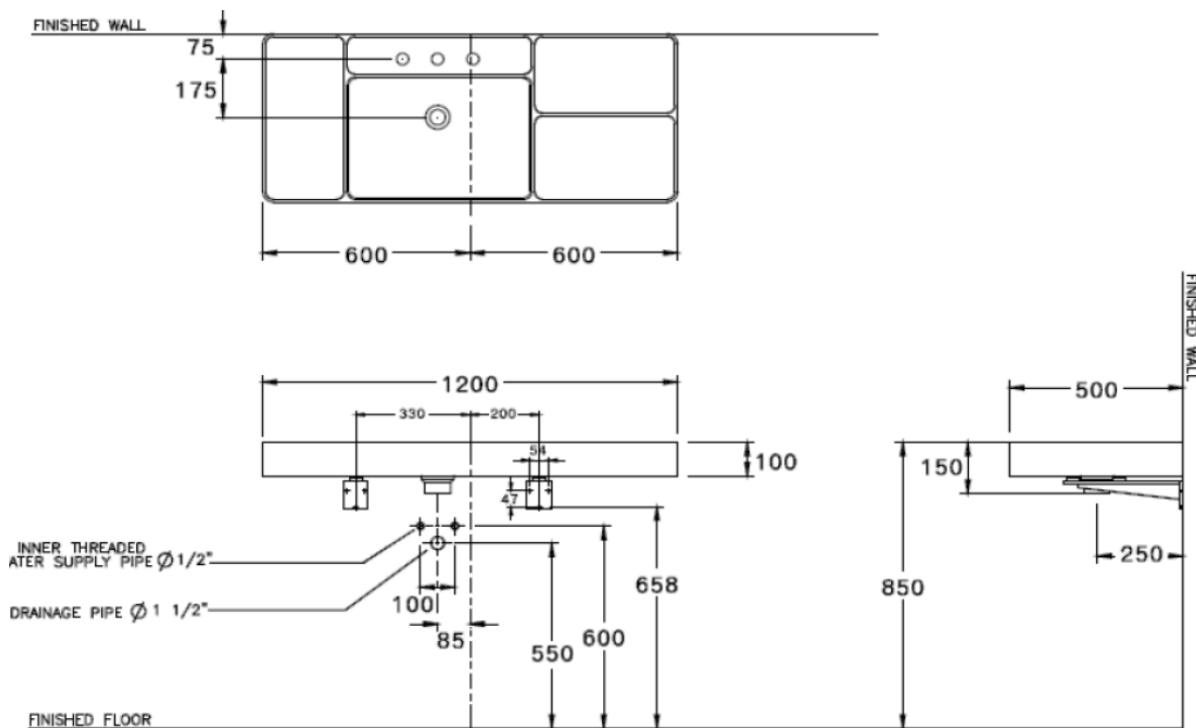

Brand : COTTO, Thailand
Name : PATCHWORK Wall hung single basin
Item Code : C0456-3

Designer :

Color / Finish: White
Dimensions : 500 x 1200 x 150 mm

Product info:

- Single basin 120 wall hung
- 3 tap hole

Add-ons:

- Mixer/faucet
- Angle valve(s)
- Flexible supply hose(s)
- Waste strainer trap with wall tube

Flushing of pipe must be done before fittings are installed. Failure to do so voids the warranty.

Follow cleaning instructions and avoid using any harmful chemicals.

All information is for reference only. Installation shall always be based on the specs provided with actual delivered items.

For more info, visit www.sanitecph.com