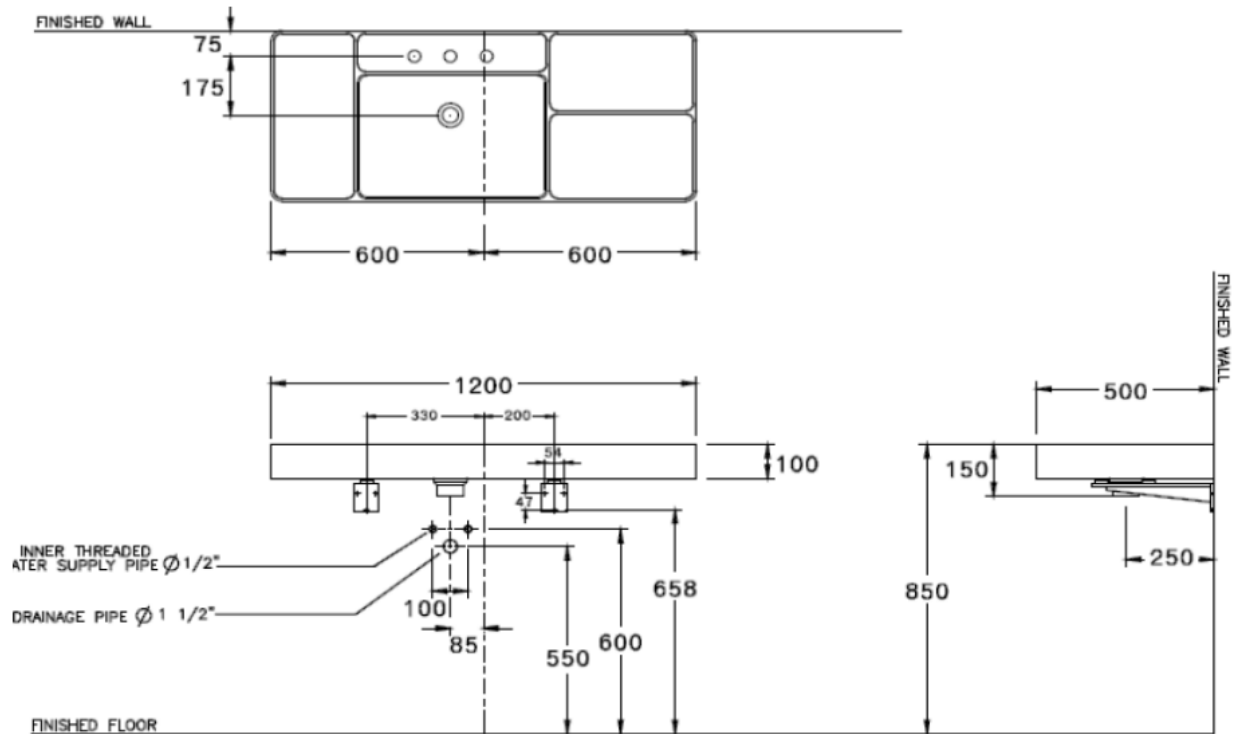

Flushing of pipe must be done before fittings are installed. Failure to do so voids the warranty.

Follow cleaning instructions and avoid using any harmful chemicals.

All information is for reference only. Installation shall always be based on the specs provided with actual delivered items.

For more info, visit www.sanitecph.com