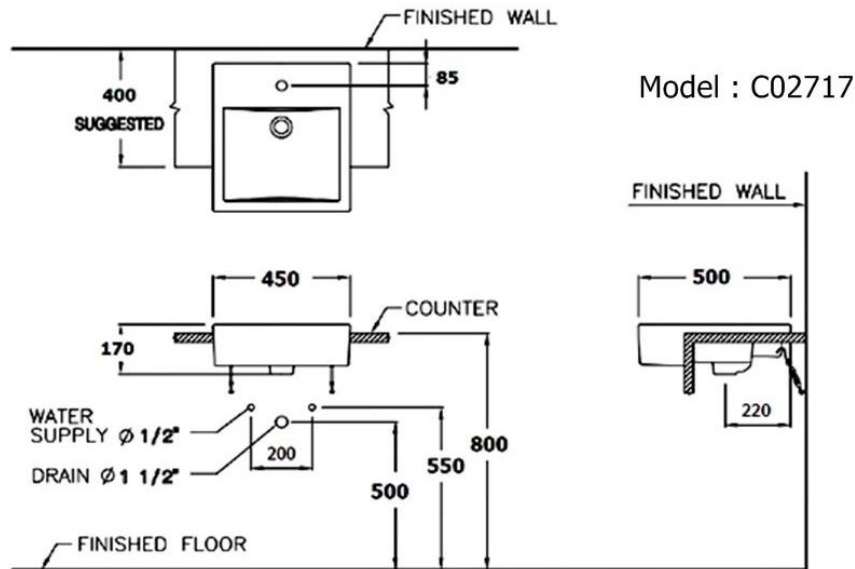

Brand : COTTO, Thailand
 Name : Parvis Semi-recessed Washbasin
 Item Code : C02717
 Designer :
 Color / Finish: Glossy White
 Dimensions : 450 x 450 x 170mm

Product info:

- Semi-recessed Washbasin
- With tap hold and overflow

Unit : mm.

Flushing of pipe must be done before fittings are installed. Failure to do so voids the warranty.
 Follow cleaning instructions and avoid using any harmful chemicals.
 All information is for reference only. Installation shall always be based on the specs provided with actual delivered items.
 For more info, visit www.sanitecph.com