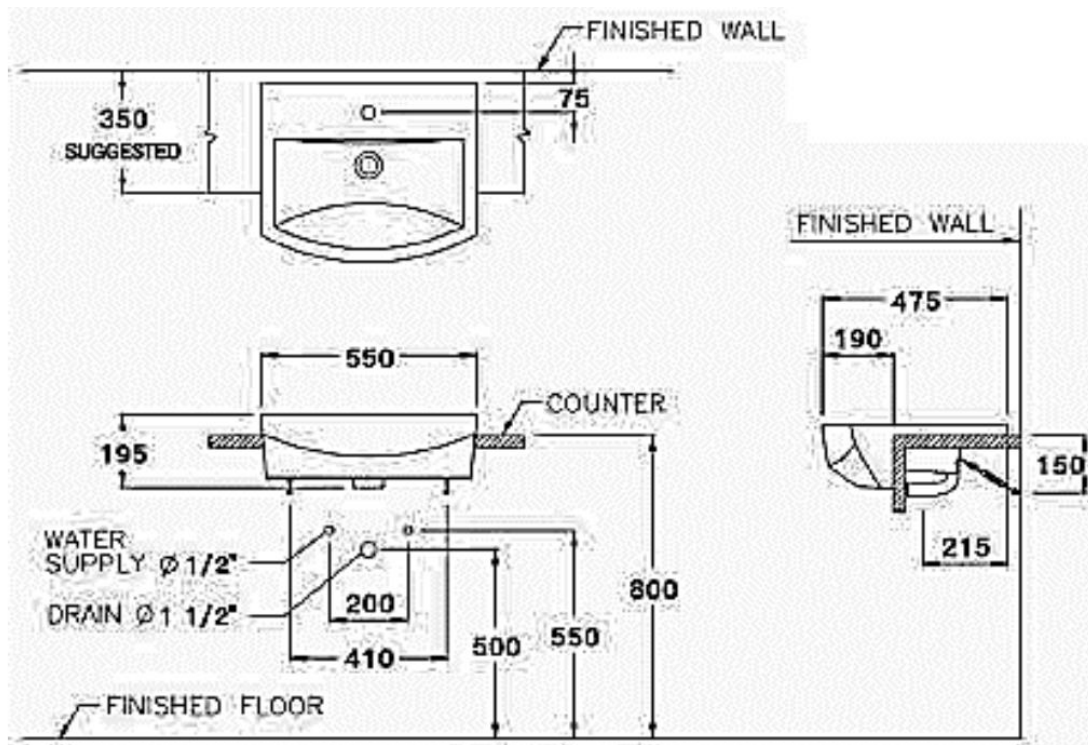

Brand : COTTO, Thailand
 Name : TETRAGON Semi recessed washbasins
 Item Code : C02427

Designer :

Color / Finish: White
 Dimensions : 550 x 475 x 195 mm

Product info:

- Semi-recessed wash basin
- With single tap hole
- With overflow and cover
- Hygienic easy clean

Add-ons:

- Mixer/faucet
- Angle valve(s)
- Flexible supply hose(s)
- Waste strainer trap with wall tube min.260mm

Flushing of pipe must be done before fittings are installed. Failure to do so voids the warranty.
 Follow cleaning instructions and avoid using any harmful chemicals.
 All information is for reference only. Installation shall always be based on the specs provided with actual delivered items.
 For more info, visit www.sanitecph.com