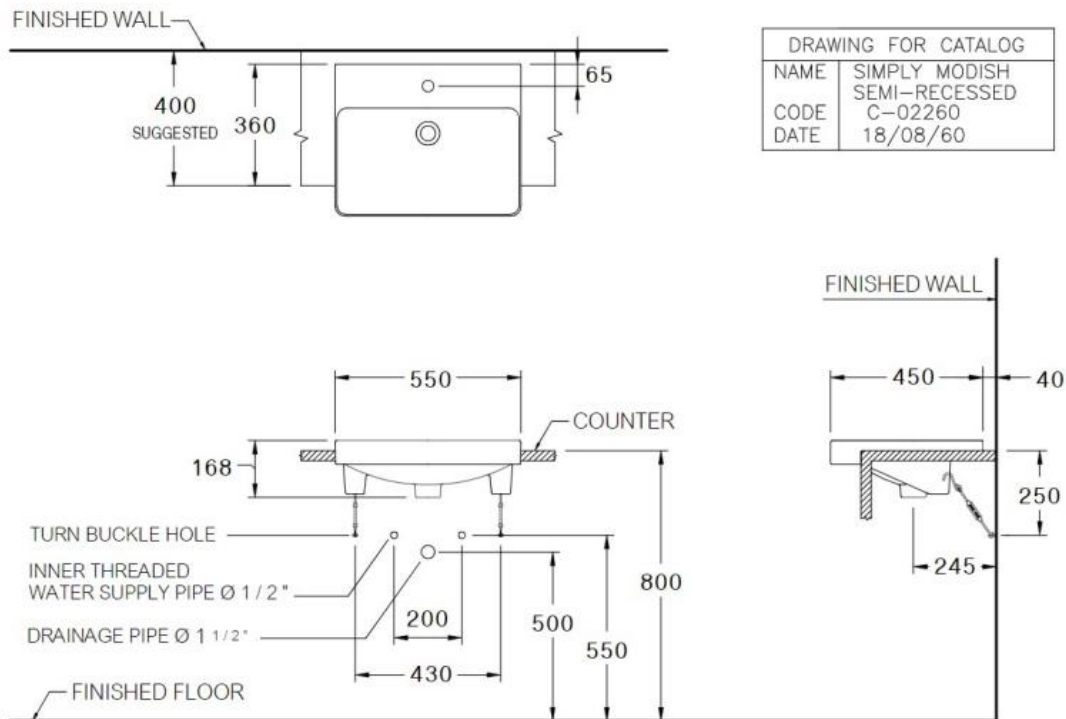

Brand : COTTO, Thailand
 Name : SIMPLY MODISH, Semi Recessed Basin
 Item Code : C022607
 Designer :
 Color / Finish: White
 Dimensions : 550 x 168 x 450 mm

Product info:

- Semi -Recessed Basin, Simply Modish Series
- Minimal design with maximum comfort
- Slim look represent the global trend and your personality style
- Hygienic (Supper Smooth and Easy to Clean.)