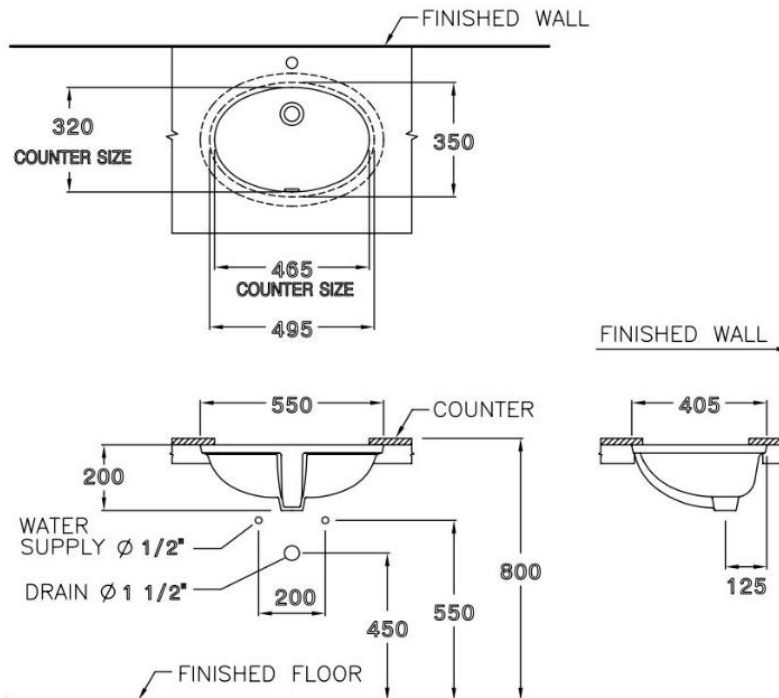

Brand : COTTO, Thailand  
 Name : MARLOW 55 Undercountertop washbasin  
 Item Code : C017  
 Designer :  
 Color / Finish: White  
 Dimensions : 550 x 405 x 200 mm

**Product info:**

- Oval undercounter wash basin
- With overflow
- Hygienic easy clean

**Add-ons:**

- Mixer/faucet
- Angle valve(s)
- Flexible supply hose(s)
- Waste Strainer
- Trap with wall tube min.300 mm

Follow cleaning instructions and avoid using any harmful chemicals. Failure to do so voids the warranty.  
 All information is for reference only. Installation shall always be based on the specs provided with actual delivered items.  
 For more info, visit [www.sanitecph.com](http://www.sanitecph.com)