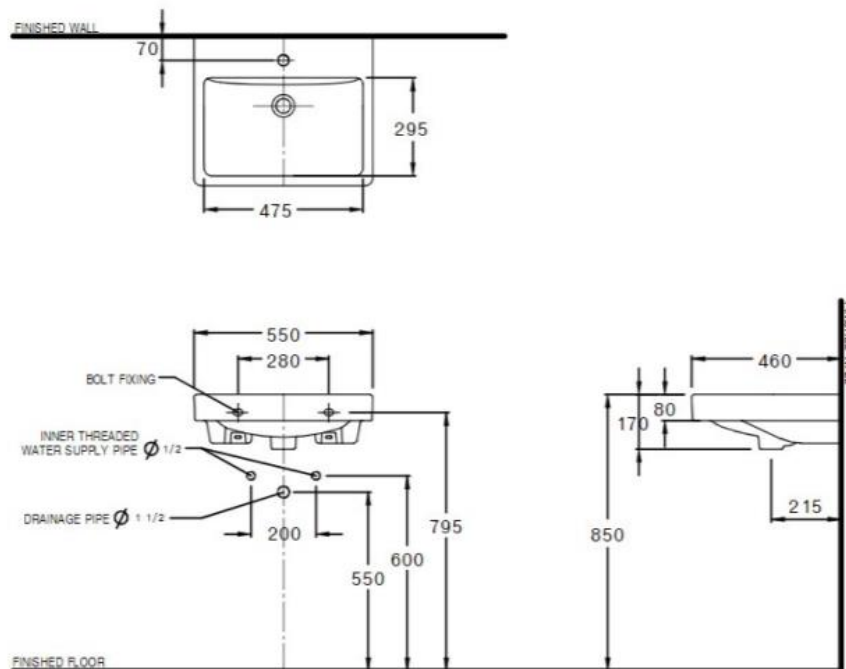

Brand : COTTO, Thailand
 Name : VIVA, Wall Hung Basin
 Item Code : C0156
 Designer :
 Color / Finish: White
 Dimensions : 550 x 170 x 460 mm

Product info:

- Wall hung basin. Easy installation and saving space.
- Geometric Shape design, compatible with any bathroom style.
- Provide space for more convenience.
- Remark : Recommended to use with C420