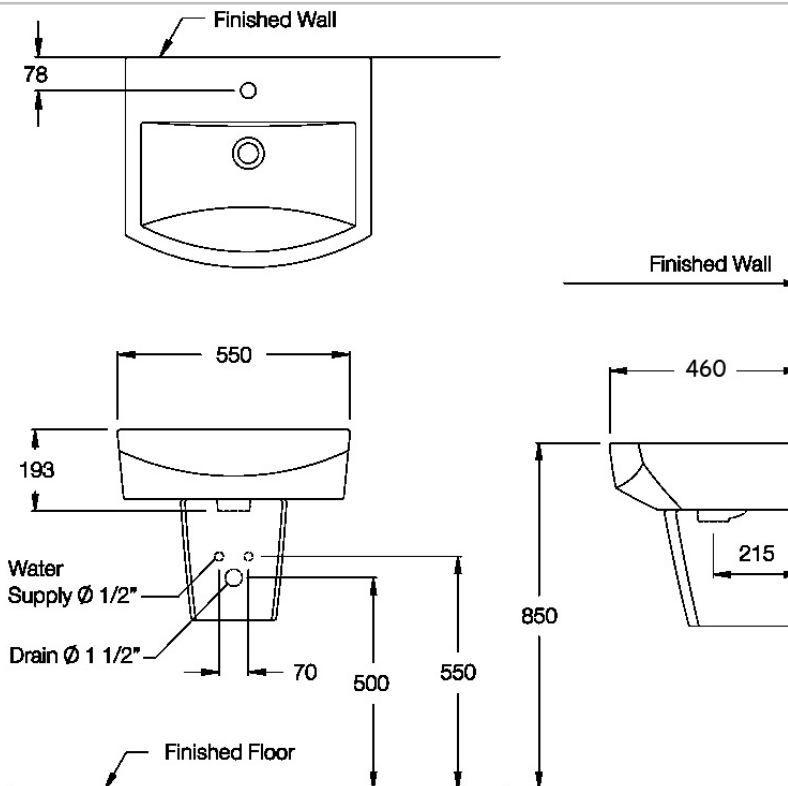

Brand : COTTO, Thailand
 Name : TETRAGON Washbasin with half pedestal
 Item Code : C01517 + C4250
 Designer :
 Color / Finish: White
 Dimensions : 550 x 470 x 193 mm

Product info:

- Washbasin
- With half pedestal
- Ultra clean wall hung basin