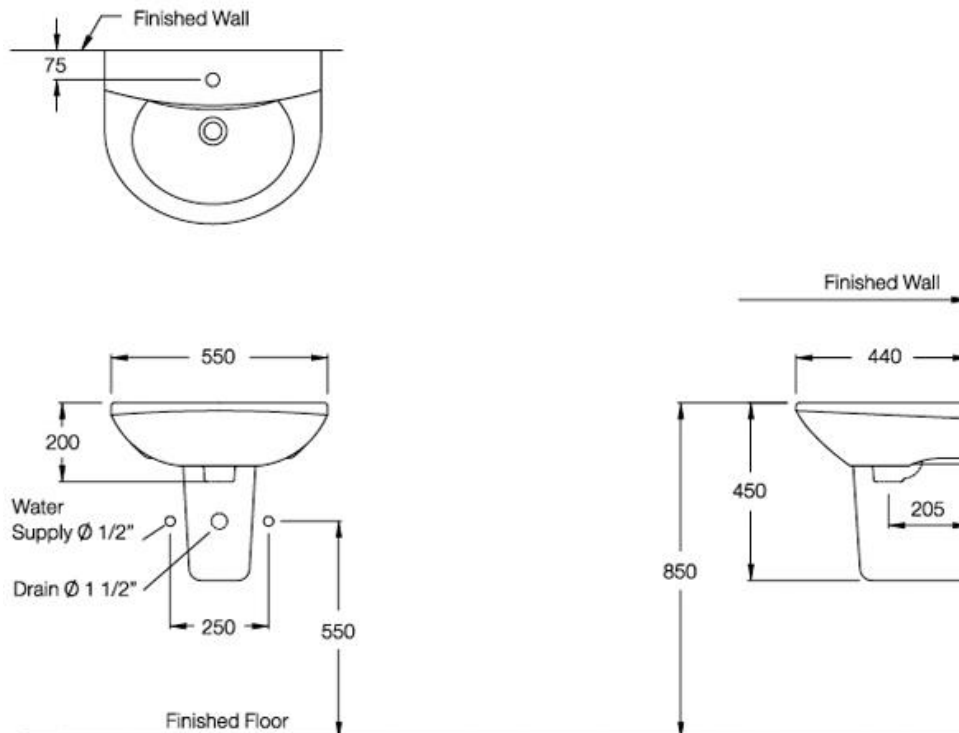

Brand : COTTO, Thailand
 Name : WENDY Half pedestal
 Item Code : C014 + C420
 Designer :
 Color / Finish: White
 Dimensions : 550 x 440 x 200 mm

Product info:

- Half Pedestal

Add-ons:

- Mixer/Faucet
- Angle valve
- flexible supply hose(s)
- waste strainer
- Trap with wall tube min. 350 mm